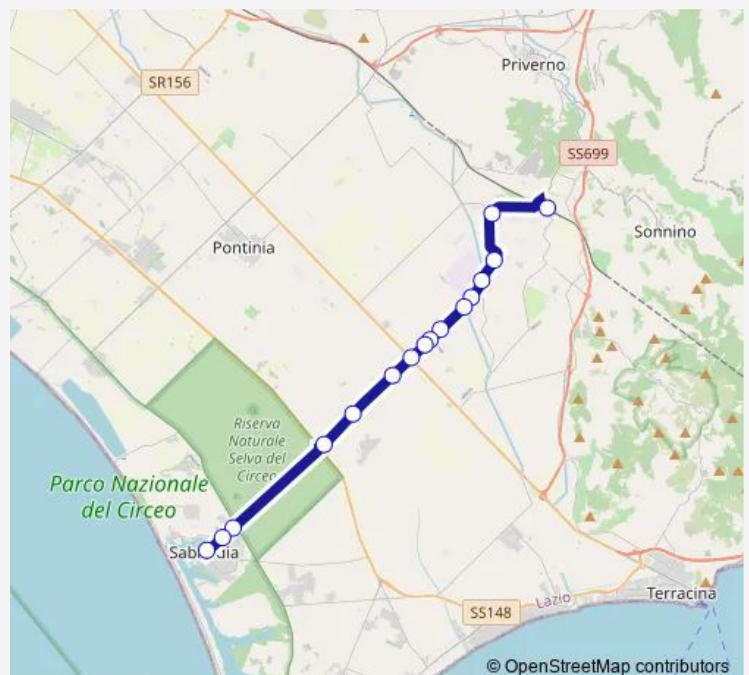

### Route schedule

Priverno | Stazione FS # f3779 — Sabaudia | Piazza Oberdan # f3237

Monday 06:45-21:00

Tuesday 06:45-21:00

Wednesday 06:45-21:00

Thursday 06:45-21:00

Friday 06:45-21:00

Saturday 06:45-21:00

### Route info

Direction: Priverno | Stazione FS # f3779

Stops: 16

Trip Duration: 0 hour 25 min

Bus time schedules and route maps are available in an offline PDF at [busmaps.com](https://busmaps.com). Use the [busmaps.com](https://busmaps.com) website to see live bus times, train schedule or subway schedule, and step-by-step directions for all public transit in Sonnino