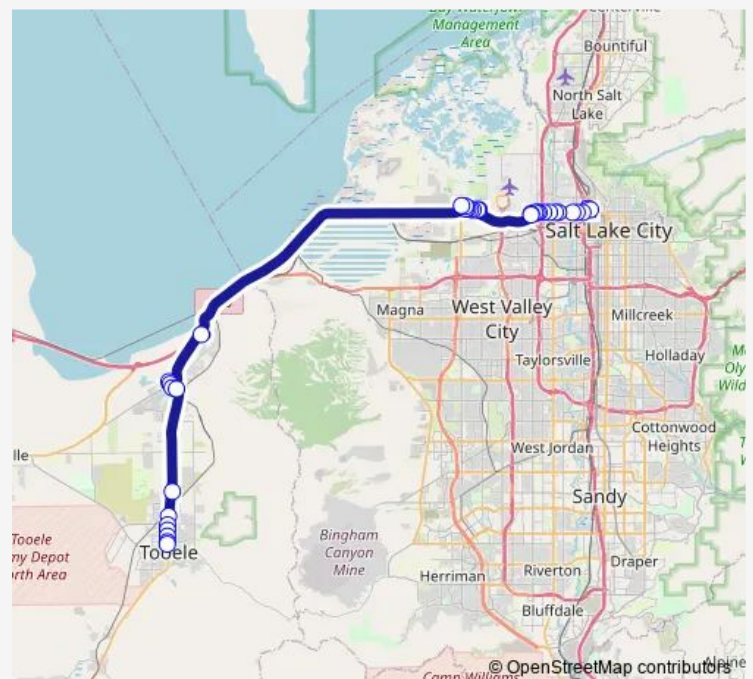

2400 W @ 55 N

2400 W @ 20 S

Wiley Post Way @ 4860 W

Wiley Post Way @ 4910 W

Wiley Post Way @ 5070 W

Wiley Post Way @ 5184 W

Wiley Post Way @ 5290 W

Wiley Post Way @ 5370 W

Jimmy Doolittle Rd @ 346 N

Route schedule

North Temple Station (Bay C) — Main St @ 307 N

Monday 08:42-15:42

Tuesday 08:42-15:42

Wednesday 08:42-15:42

Thursday 08:42-15:42

Friday 08:42-15:42

Saturday —

Sunday —

Route info

Direction: North Temple Station (Bay C)

Stops: 34

Trip Duration: 0 hour 57 min

F453 — Tooele SLC Flex

Amelia Earhart Dr @ 5530 W

Lake Point Junction (Flying J Plaza

Benson Grist Mill P+R

Stansbury Parkway @ 6675 N

Stansbury Parkway @ 465 W

Stansbury Parkway @ 189 W

UT-36 @ 2400 N (Tooele Park & Ride)

Main St @ 1275 N

Main St @ 989 N