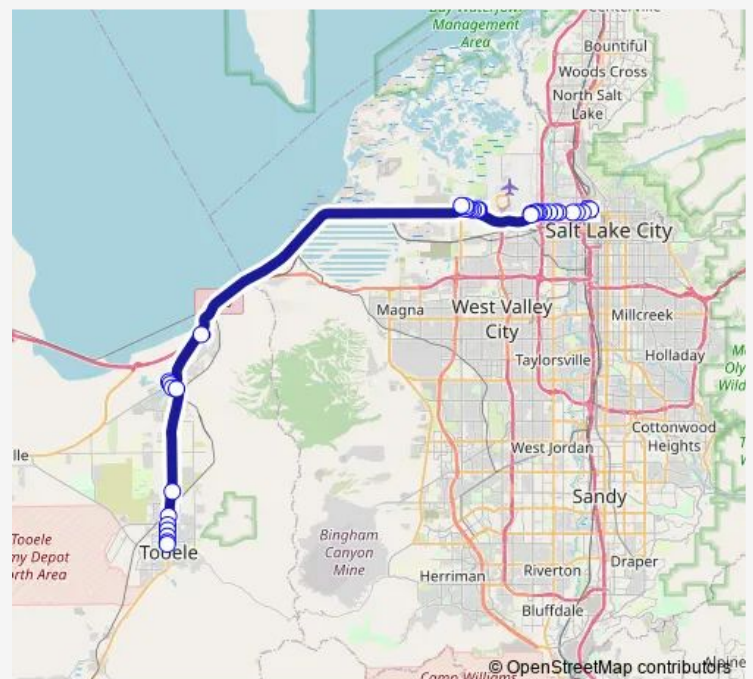

2400 W @ 55 N

2400 W @ 20 S

Wiley Post Way @ 4860 W

Wiley Post Way @ 4910 W

Wiley Post Way @ 5070 W

Wiley Post Way @ 5184 W

Wiley Post Way @ 5290 W

Wiley Post Way @ 5370 W

Jimmy Doolittle Rd @ 346 N

Route schedule

North Temple Station (Bay C) — Main St @ 307 N

Monday 08:42-15:42

Tuesday 08:42-15:42

Wednesday 08:42-15:42

Thursday 08:42-15:42

Friday 08:42-15:42

Saturday —

Sunday —

Route info

Direction: North Temple Station (Bay C)

Stops: 34

Trip Duration: 0 hour 57 min

F453 — Tooele SLC Flex

Amelia Earhart Dr @ 5530 W

Lake Point Junction (Flying J Plaza

Benson Grist Mill P+R

Stansbury Parkway @ 6675 N

Stansbury Parkway @ 465 W

Stansbury Parkway @ 189 W

UT-36 @ 2400 N (Tooele Park & Ride)

Main St @ 1275 N

Main St @ 989 N