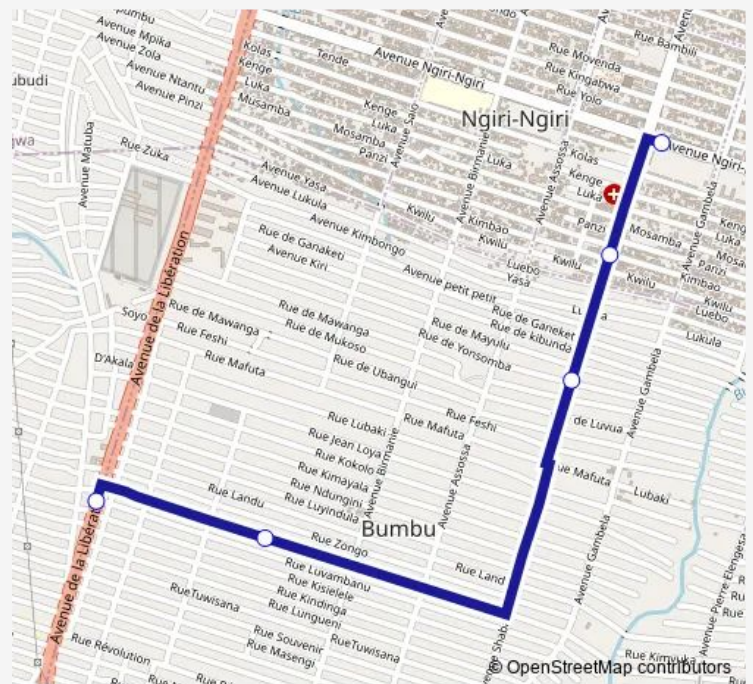

unknown

unknown

unknown

Route schedule

unknown — unknown

Monday 16:01

Tuesday 16:01

Wednesday 16:01

Thursday 16:01

Friday 16:01

Saturday —

Sunday —

Route info

Direction: unknown

Stops: 5

Trip Duration: 0 hour 27 min

■ Ngiri Ngiri_ TO _ Selembao

Direction

unknown — unknown

8 stops

[Open route schedule](#)

unknown

unknown

unknown

unknown

unknown

unknown

unknown

unknown

Route schedule

unknown — unknown

Monday	15:40
Tuesday	15:40
Wednesday	15:40
Thursday	15:40
Friday	15:40
Saturday	—
Sunday	—