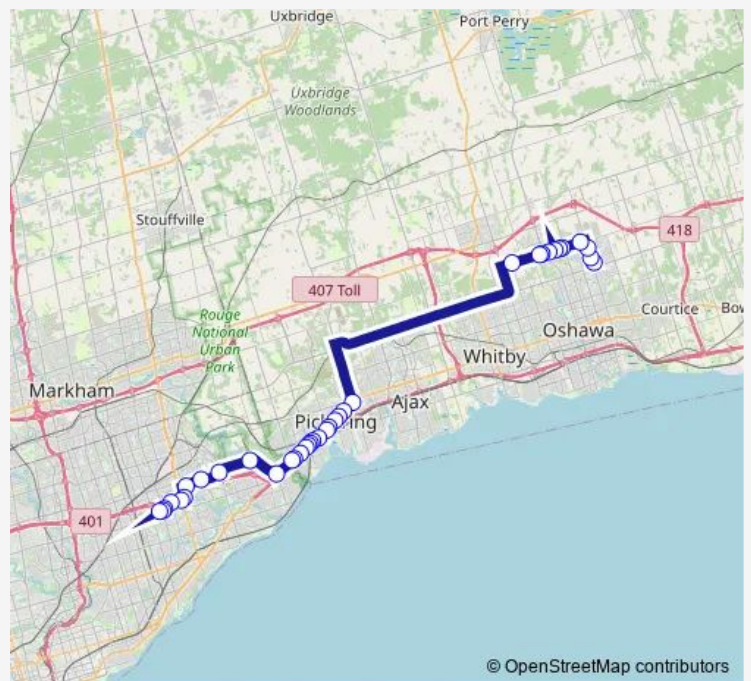

## Bus 921 Route 921

[Go to website](#)

**Direction**  
 Harmony Terminal — Town Centre @ Scarborough Centre Station

36 stops

[Open route schedule](#)

- Harmony Terminal
- Harmony Northbound @ Coldstream
- Harmony Northbound @ Greenhill
- Conlin Westbound @ Riverton
- Conlin Westbound @ Ritson
- Conlin Westbound @ Manor
- Conlin Westbound @ Avalon
- Conlin Westbound @ Bridle
- Conlin Westbound @ Simcoe
- Conlin Westbound @ Founders
- Conlin Westbound @ Garrard
- Kingston Westbound @ Brock Road
- Kingston Westbound @ Valley Farm
- Kingston Westbound @ Glenanna
- Kingston Westbound @ Liverpool
- Kingston Westbound @ Walnut
- Kingston Westbound @ Dixie
- Kingston Westbound @ Fairport
- Westbound @ 804 Kingston
- Kingston Westbound @ Delta
- Kingston Westbound @ Whites

### Route schedule

Harmony Terminal — Town Centre @ Scarborough Centre Station

Monday	16:30-17:00
Tuesday	16:30-17:00
Wednesday	16:30-17:00
Thursday	16:30-17:00
Friday	16:30-17:00
Saturday	—
Sunday	—

### Route info

Direction: Harmony Terminal

Stops: 36

Trip Duration: 1 hour 27 min

© OpenStreetMap contributors

921 — Route 921

Kingston Westbound @ Steeple Hill

Kingston Westbound @ Rosebank

Kingston Westbound @ Rougemount

Kingston Westbound @ Altona

Kingston Westbound @ Sheppard

Sheppard Westbound @ Meadowvale (East side stop)

Morningside Southbound @ Milner

Milner Westbound @ Neilson

Milner Westbound @ Dailing