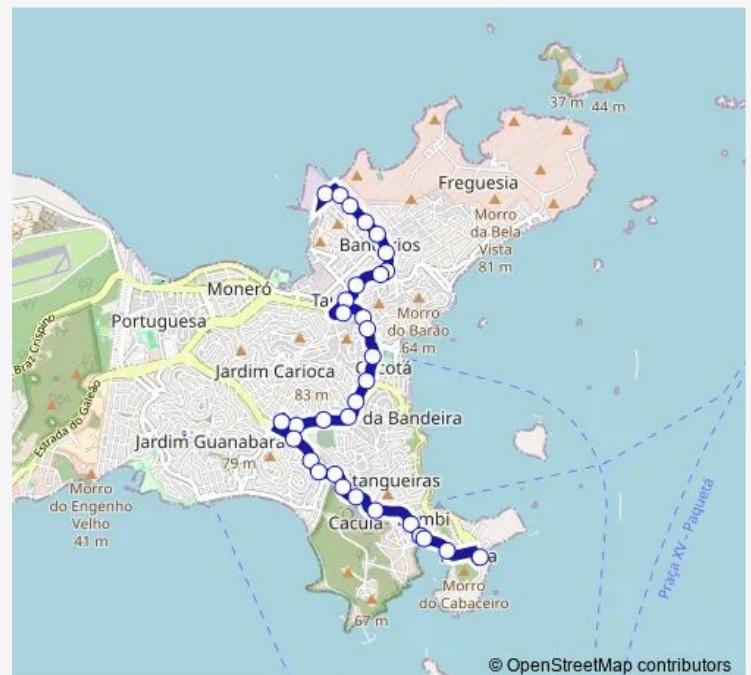

Ilha Grande

Graná

Mareante

Route schedule

Terminal da Ribeira : Plataforma C — Eisa

Monday 00:00

Tuesday 00:00

Wednesday 00:00

Thursday 00:00

Friday 00:00

Saturday 00:00

Sunday —

Route info

Direction: Terminal da Ribeira : Plataforma C

Stops: 32

Trip Duration: 0 hour 25 min

Max Yantok

Praça Engenheiro Gabriel de Novaes

Ilha Fiscal

Ciep João Mangabeira

Eisa

Direction

Eisa — Terminal da Ribeira : Plataforma B

32 stops

Friday 00:00

Saturday 00:00

Sunday —

Route info

Direction: Eisa

Stops: 32

Trip Duration: 0 hour 28 min

Monjolo