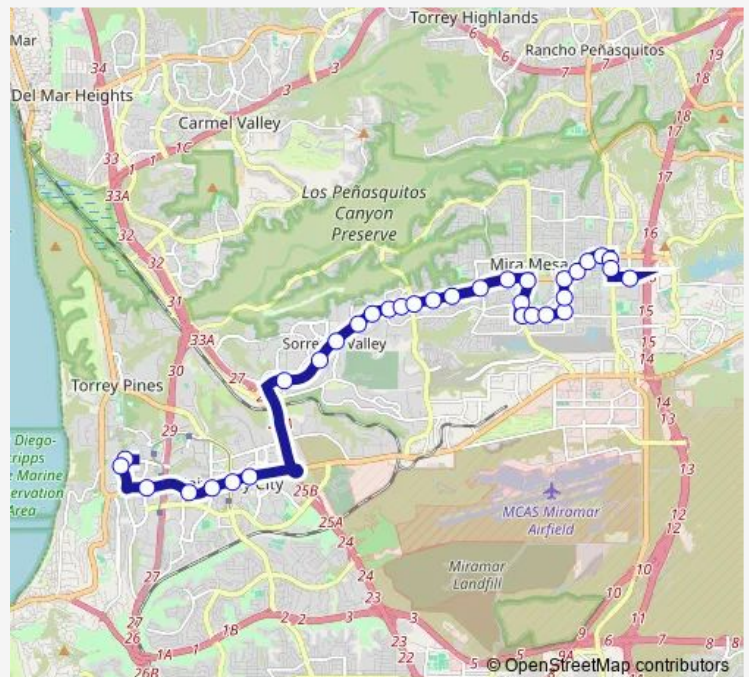

Wednesday 06:17-19:07

Thursday 06:17-19:07

Friday 06:17-19:07

Saturday —

Sunday —

Route info

Direction: UTC Transit Center

Stops: 28

Trip Duration: 0 hour 37 min

921 — UTC - Miramar College Transit Station

Mira Mesa Bl & Westonhill Dr

Mira Mesa Bl & Greenford Dr

Mira Mesa Bl & Marbury Av

Mira Mesa Bl & Rickert Rd

Black Mountain Rd & Mira Mesa Bl

Black Mountain Rd & 10770 The Woods Mhp

Miramar College Transit Station

Direction

Miramar College Transit Station — Gilman Dr & Villa La Jolla Dr

35 stops

[Open route schedule](#)

Miramar College Transit Station

Route info

Direction: Gilman Dr & Mandeville Ln

Stops: 33

Trip Duration: 0 hour 41 min

Westonhill Dr & Gold Coast Dr

Westonhill Dr & Hebrides Dr

Westonhill Dr & Mira Mesa Bl

Mira Mesa Bl & Greenford Dr