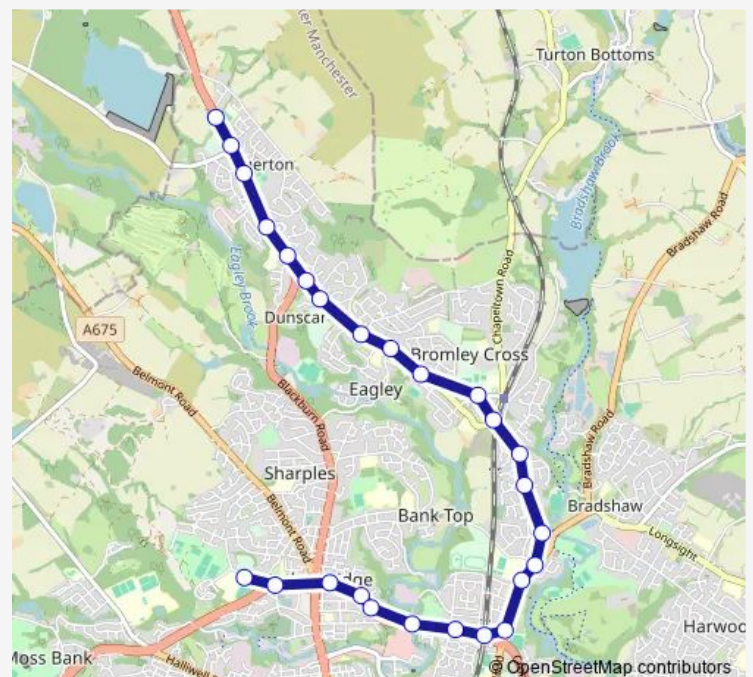

Thursday 15:42

Friday 15:42

Saturday —

Sunday —

Route info

Direction: Thornleigh Salesian College

Stops: 26

Trip Duration: 0 hour 43 min

The Cross Guns Inn — Thornleigh Salesian College

24 stops

[Open route schedule](#)

The Cross Guns Inn

Longworth Road

Egerton Vale

Mason Street

War Memorial

Arnold Road

Hospital Road

Hough Lane

Rose Hill Drive

Turton High School

Bromley Cross Rail Station

Shady Lane

Rigby Lane

Thursday 07:52

Friday 07:52

Saturday —

Sunday —

Route info

Direction: The Cross Guns Inn

Stops: 24

Trip Duration: 0 hour 43 min