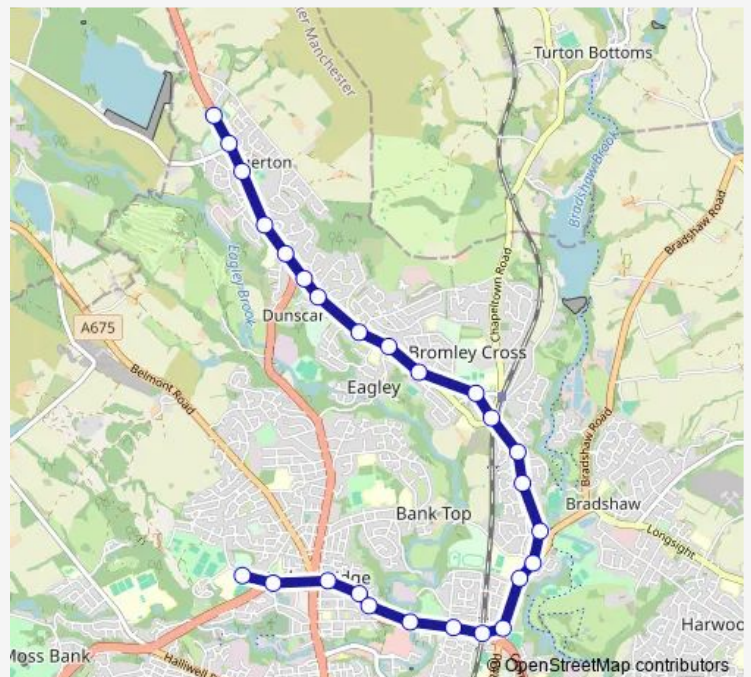

Aire Drive

Rigby Lane

Darwen Road

Turton High School

Rose Hill Drive

Hough Lane

Hospital Road

Arnold Road

### Route schedule

Thornleigh Salesian College — The Cross Guns Inn

Monday 15:42

Tuesday 15:42

Wednesday 15:42

Thursday 15:42

Friday 15:42

Saturday —

### Route info

Direction: Thornleigh Salesian College

Stops: 26

Trip Duration: 0 hour 43 min

921 — Thornleigh College - Egerton

BusMaps

Higher Dunscar

Mason Street

Longworth Road

Egerton Vale

Mason Street

War Memorial

Arnold Road

Hospital Road

Hough Lane

Rose Hill Drive