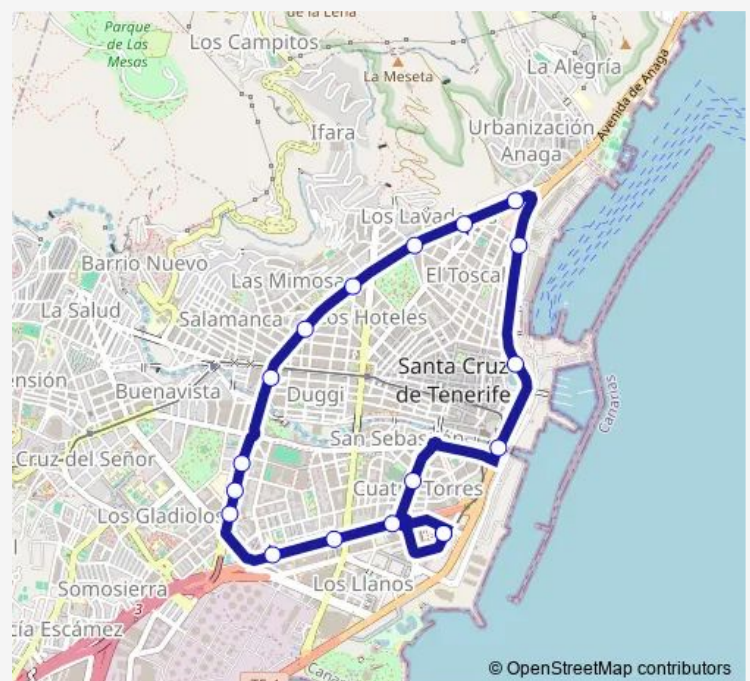

Mencey

Rambla DE Santa Cruz

Comandancia DE Marina

Edificio Multiples 1

Plaza DE España

Plaza DE Europa

José Hernández Alfonso

Intercambiador Sta.Cruz

Route schedule

Intercambiador Sta.Cruz — Intercambiador Sta.Cruz

Monday 06:35-21:50

Tuesday 06:35-21:50

Wednesday 06:35-21:50

Thursday 06:35-21:50

Friday 06:35-21:50

Saturday 07:15-22:25

Sunday 07:15-22:25

Route info

Direction: Intercambiador Sta.Cruz

Stops: 18

Trip Duration: 0 hour 29 min

921 — Intercambiador ->Avenida Reyes Católicos-> Intercambiador

921 Bus time schedules and route maps are available in an offline PDF at busmaps.com. Use the busmaps.com website to see live bus times, train schedule or subway schedule, and step-by-step directions for all public transit in Santa Cruz de Tenerife