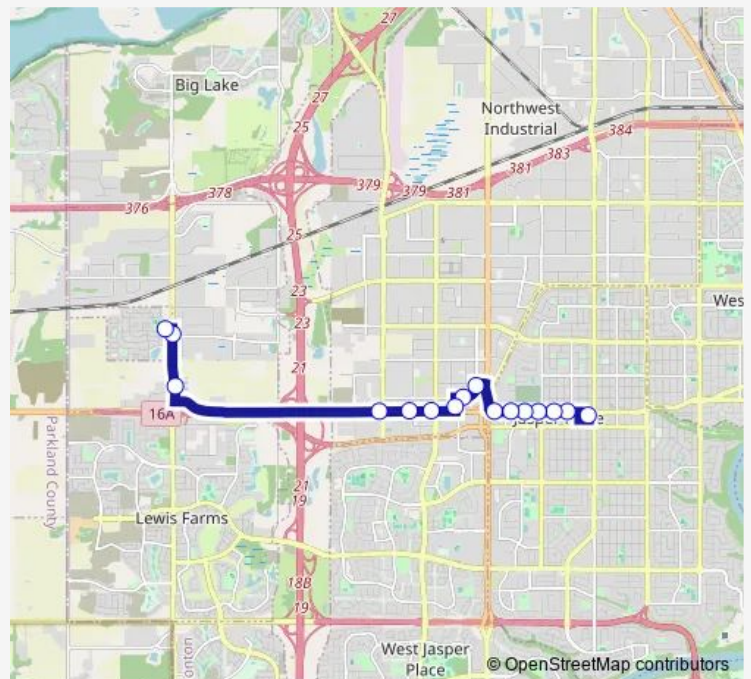

- 215 Street & 103 Avenue
- 213 Street & 100 Avenue
- 184 Street & 100 Avenue
- 184 Street & Stony Plain Road
- 180 Street & Stony Plain Road
- 178 Street & Stony Plain Road
- 175 Street & Stony Plain Road
- 175 Street & 102 Avenue
- 172 Street & 103 Avenue
- 170 Street & 100 Avenue
- 167 Street & Stony Plain Road
- 166 Street & Stony Plain Road
- 164 Street & Stony Plain Road
- 162 Street & Stony Plain Road

Route schedule

215 Street & Westview Boulevard — Jasper Place Transit Centre Bay A

Monday	05:34-23:03
Tuesday	05:34-23:03
Wednesday	05:34-23:03
Thursday	05:34-23:03
Friday	05:34-23:03
Saturday	07:03-23:03
Sunday	09:02-23:02

Route info

Direction: 215 Street & Westview Boulevard

Stops: 24

Trip Duration: 0 hour 24 min

921 — Jasper Place - Westview Village

160 Street & Stony Plain Road

159 Street & Stony Plain Road

Jasper Place Transit Centre Bay A

Direction

Jasper Place Transit Centre Bay A — 215 Street & Westview Boulevard

16 stops

[Open route schedule](#)

Jasper Place Transit Centre Bay A

159 Street & Stony Plain Road

161 Street & Stony Plain Road

163 Street & Stony Plain Road