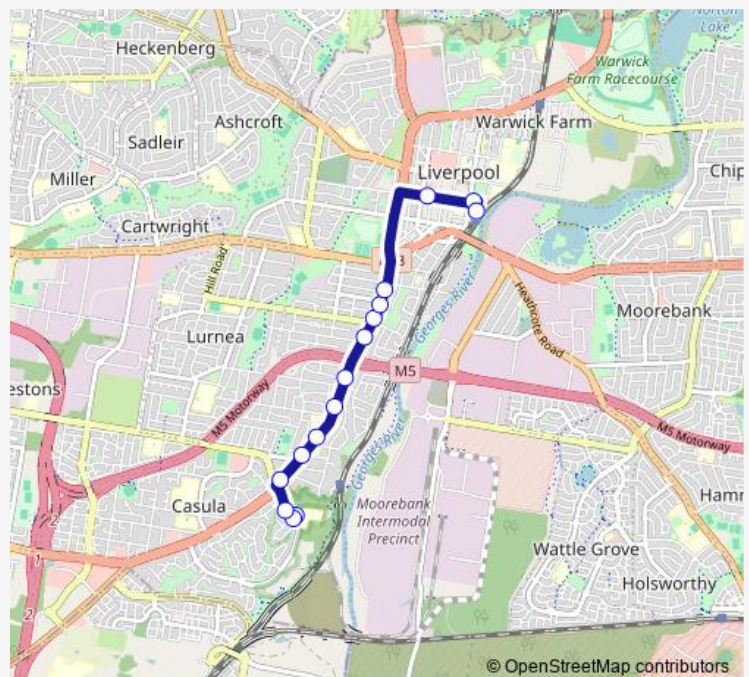

Leacocks Lane Opp All Saints Senior College

Leacocks Lane After Roberts Rd

Hume Hwy After Kurrajong Rd

Hume Hwy Opp Lang Rd

Hume Hwy Opp Marsh Pde

Casula Shops, Hume Hwy

Hume Hwy After Graham Av

Hume Hwy After Boundary Rd

Hume Hwy After Reilly St

Hume Hwy Before Rose St

Hume Hwy At Passefield St

Moore St At Northumberland St

Moore St Opp Tafe South Western Sydney

Liverpool Station, Stand C

Route schedule

All Saints Senior College, School Grounds — Liverpool Station, Stand C

Monday	15:04
Tuesday	15:04
Wednesday	15:04
Thursday	15:04
Friday	15:04
Saturday	—
Sunday	—

Route info

Direction: All Saints Senior College, School Grounds

Stops: 15

Trip Duration: 0 hour 16 min

2035 — All Saints HS to Liverpool

2035 School Bus time schedules and route maps are available in an offline PDF at busmaps.com. Use the busmaps.com website to see live bus times, train schedule or subway schedule, and step-by-step directions for all public transit in Liverpool