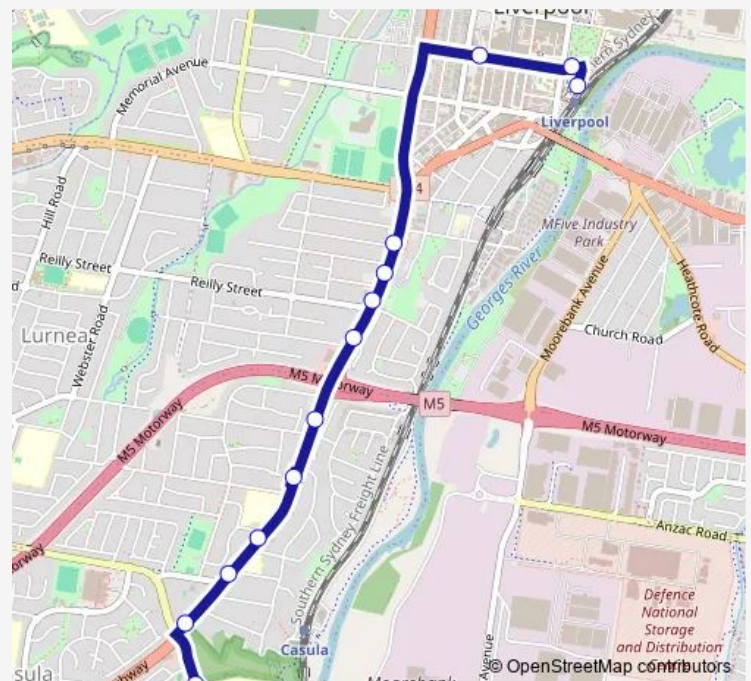

### Direction

All Saints Senior College, School Grounds — Liverpool Station, Stand C

15 stops

[Open route schedule](#)

All Saints Senior College, School Grounds

Leacocks Lane Opp All Saints Senior College

Leacocks Lane After Roberts Rd

Hume Hwy At Passefield St

Moore St At Northumberland St

Moore St Opp Tafe South Western Sydney

Liverpool Station, Stand C

### Route schedule

All Saints Senior College, School Grounds — Liverpool Station, Stand C

Monday	15:04
Tuesday	15:04
Wednesday	15:04
Thursday	15:04
Friday	—
Saturday	—
Sunday	—

### Route info

Direction: All Saints Senior College, School Grounds

Stops: 15

Trip Duration: 0 hour 16 min

2035 — All Saints HS to Liverpool

2035 School Bus time schedules and route maps are available in an offline PDF at [busmaps.com](https://busmaps.com). Use the [busmaps.com](https://busmaps.com) website to see live bus times, train schedule or subway schedule, and step-by-step directions for all public transit in Liverpool