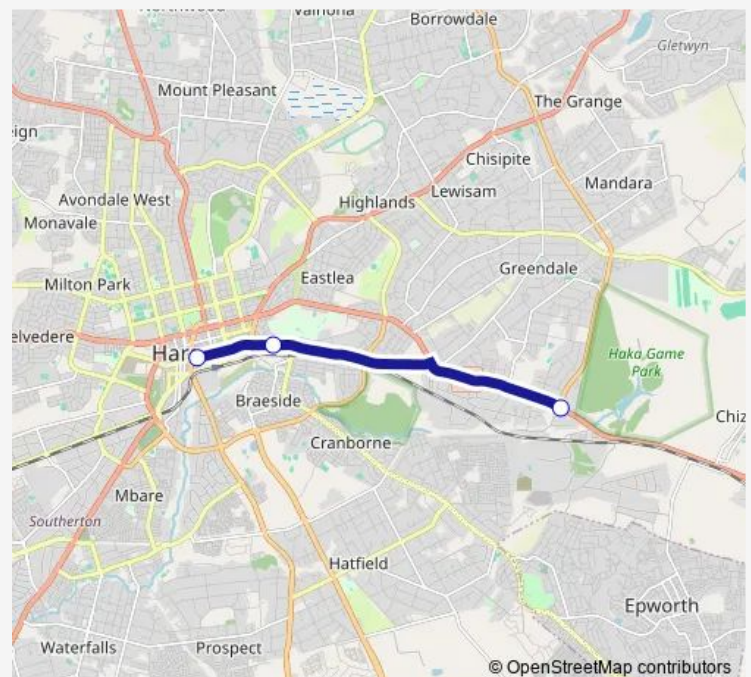

Communal Taxi Service Inez Terrace to Msasa

[Go to website](#)

Direction

Inez Terrace Hub — Msasa, Union Hardware

3 stops

[Open route schedule](#)

Inez Terrace Hub

Corner Bodle Avenue and Robert Mugabe Road

Msasa, Union Hardware

Route schedule

Inez Terrace Hub — Msasa, Union Hardware

Monday	10:14
Tuesday	10:14
Wednesday	10:14
Thursday	10:14
Friday	10:14
Saturday	10:14
Sunday	10:14

Route info

Direction: Inez Terrace Hub

Stops: 3

Trip Duration: 0 hour 27 min

 Inez Terrace to Msasa

Communal Taxi Service time schedules and route maps are available in an offline PDF at busmaps.com. Use the busmaps.com website to see live bus times, train schedule or subway schedule, and step-by-step directions for all public transit in Harare