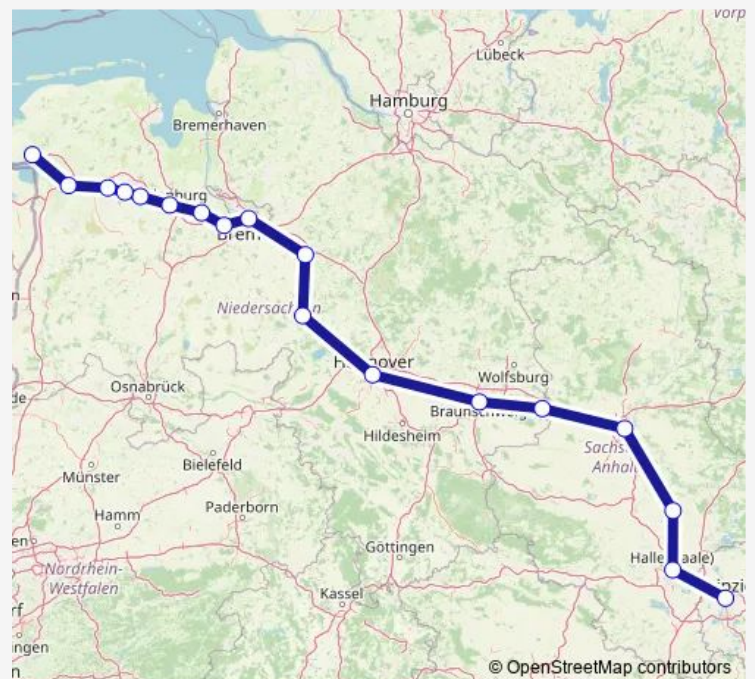

### Direction

undefined — undefined

0 stops

[Open route schedule](#)

### Route schedule

undefined — undefined

Monday 11:39

Tuesday 11:39

Wednesday 11:39

Thursday 11:39

Friday 11:39

Saturday 11:39

### Route info

Direction:

Stops: 0

Trip Duration: – min

Delmenhorst

Hude

Oldenburg(Oldb)

Bad Zwischenahn

Westerstede-Ocholt

Augustfehn

Leer(Ostfriesl)

Emden Hbf