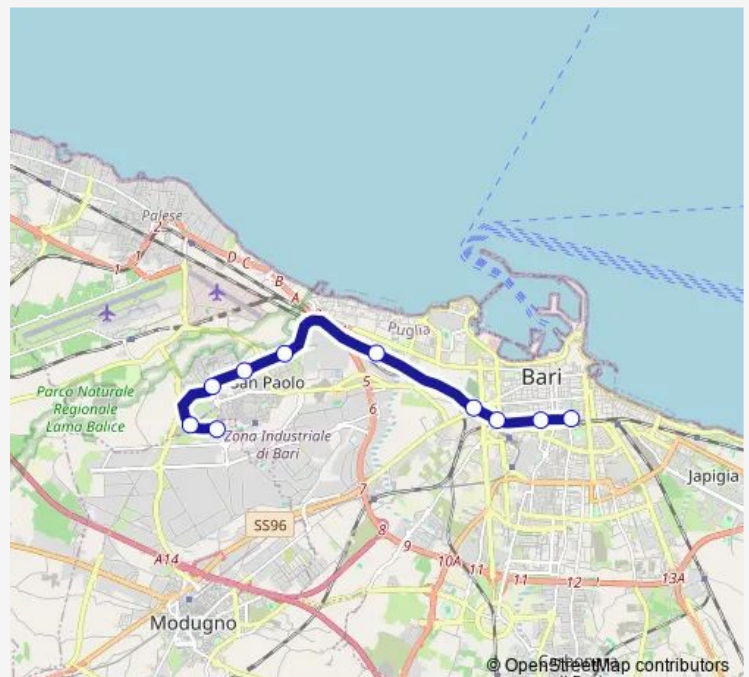

Metro Fm1 Bari Quartire San Paolo[Go to website](#)**Direction**

Bari Fermata Cecilia — Bari C.le Fnb

10 stops

[Open route schedule](#)

Bari Fermata Cecilia

Bari Fermata Ospedale S. Paolo

Bari Fermata S. Gabriele

Bari Fermata Cecilia — Bari C.le Fnb

Monday 05:36-23:21

Tuesday 05:36-23:21

Wednesday 05:36-23:21

Thursday 05:36-23:21

Friday 05:36-23:21

Saturday 05:36-23:21

Sunday 05:54-23:04

Route info

Direction: Bari Fermata Cecilia

Stops: 10

Trip Duration: 0 hour 26 min

Fm1 — Bari Quartire San Paolo

Direction

Bari C.le Fnb — Bari Fermata Cecilia

10 stops

Thursday 04:51-22:45

Friday 04:51-22:45

Saturday 04:51-22:45

Sunday 05:12-22:25

Route info

Direction: Bari C.le Fnb

Stops: 10

Trip Duration: 0 hour 25 min