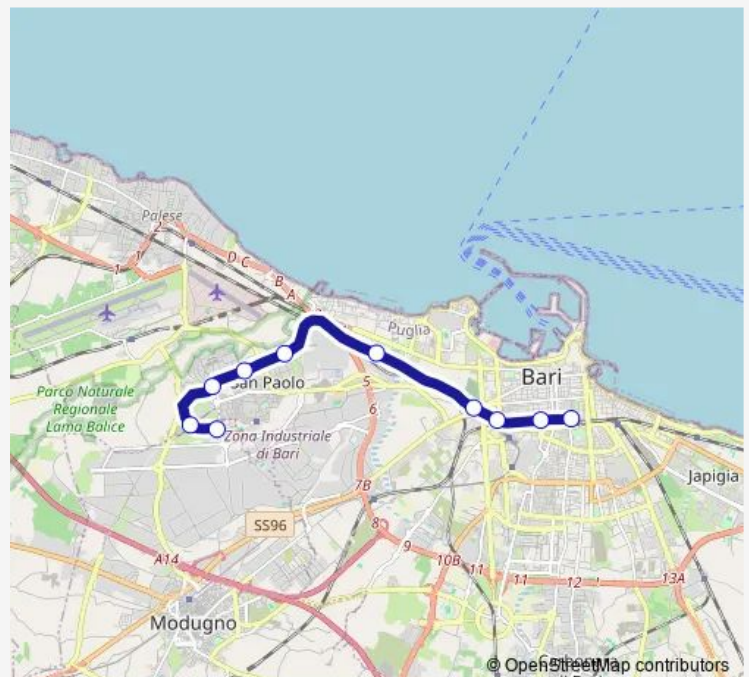

Metro FM1 Bari Quartire San Paolo[Go to website](#)**Direction**

Bari Fermata Cecilia — Bari C.le Fnb

10 stops

[Open route schedule](#)

Bari Fermata Cecilia

Bari Fermata Ospedale S. Paolo

Bari Fermata S. Gabriele

Bari Fermata Cecilia — Bari C.le Fnb

Monday 05:36-23:21

Tuesday 05:36-23:21

Wednesday 05:36-23:21

Thursday 05:36-23:21

Friday 05:36-23:21

Saturday 05:36-23:21

Sunday 05:54-23:04

Route info

Direction: Bari Fermata Cecilia

Stops: 10

Trip Duration: 0 hour 26 min

**FM1 — Bari Quartire San Paolo**

Direction

Bari C.le Fnb — Bari Fermata Cecilia

10 stops

Thursday 04:51-22:45

Friday 04:51-22:45

Saturday 04:51-22:45

Sunday 05:12-22:25

Route info

Direction: Bari C.le Fnb

Stops: 10

Trip Duration: 0 hour 25 min