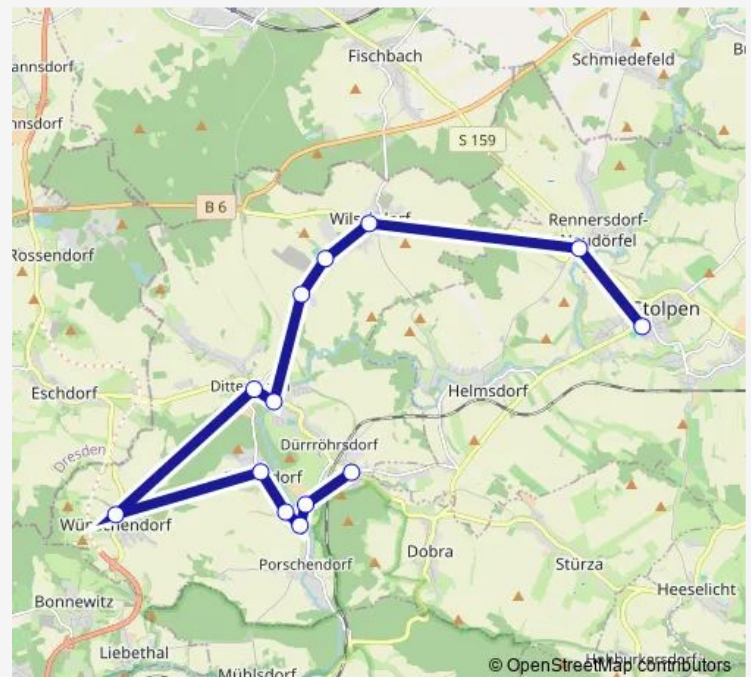

Monday 12:10-13:47

Tuesday 12:10-13:47

Wednesday 12:10-13:47

Thursday 12:10-13:47

Friday 12:10-13:47

Saturday —

Sunday —

Route info

Direction: Dürröhrsdorf Wendeplatz

Stops: 10

Trip Duration: 0 hour 13 min

Direction

Dürröhrsd. Am Breiten Stein — Stolpen Pfarrfelder

13 stops

[Open route schedule](#)

Dürröhrsd. Am Breiten Stein

Saturday —

Sunday —

Route info

Direction: Heeselicht Markt

Stops: 12

Trip Duration: 0 hour 21 min

Direction

Dürröhrsdorf Wendeplatz — Dürröhrsdorf Wendeplatz

Thursday 13:08-15:48

Friday 13:08-15:48

Saturday —

Sunday —

Route info

Direction: Dürröhrsdorf Wendeplatz

Stops: 9

Trip Duration: 0 hour 16 min