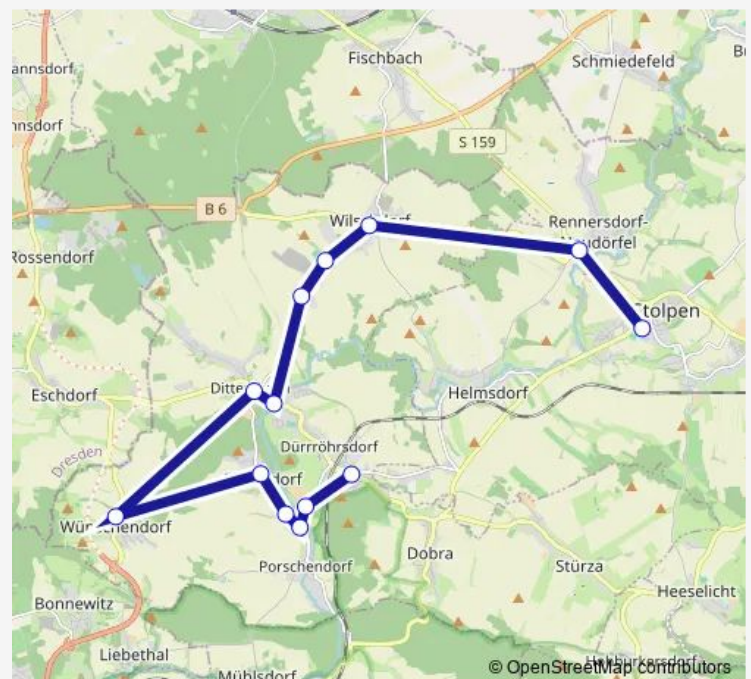

### Route schedule

Dürröhrsdorf Wendeplatz — Heeselicht Markt

Monday 12:10-13:47

Tuesday 12:10-13:47

Wednesday 12:10-13:47

Thursday 12:10-13:47

Friday 12:10-13:47

Saturday —

### Route info

Direction: Dürröhrsdorf Wendeplatz

Stops: 10

Trip Duration: 0 hour 13 min

## Route info

Direction: Dürröhrsdf. Am Breiten Stein

Stops: 13

Trip Duration: 0 hour 43 min

## Route info

Direction: Dürröhrsdorf Wendeplatz

Stops: 9

Trip Duration: 0 hour 16 min