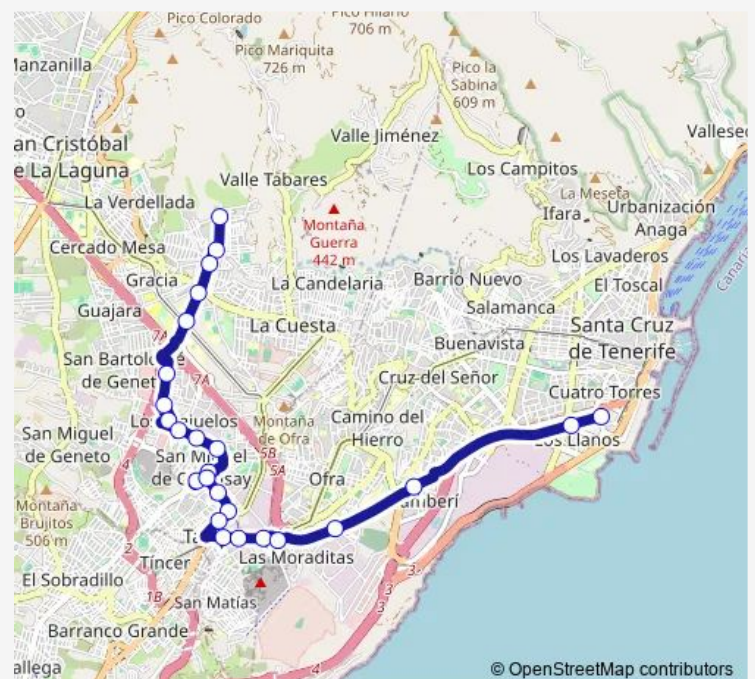

### Route schedule

Finca España — Intercambiador Sta.Cruz

Monday 06:00-21:50

Tuesday 06:00-21:50

Wednesday 06:00-21:50

Thursday 06:00-21:50

Friday 06:00-21:50

Saturday 06:35-21:50

### Route info

Direction: Finca España

Stops: 25

Trip Duration: 0 hour 31 min

233 — Santa Cruz -> EL Cardonal ->Finca España

Hospital LA Candelaria

Fray Luis DE Granada

Meridiano