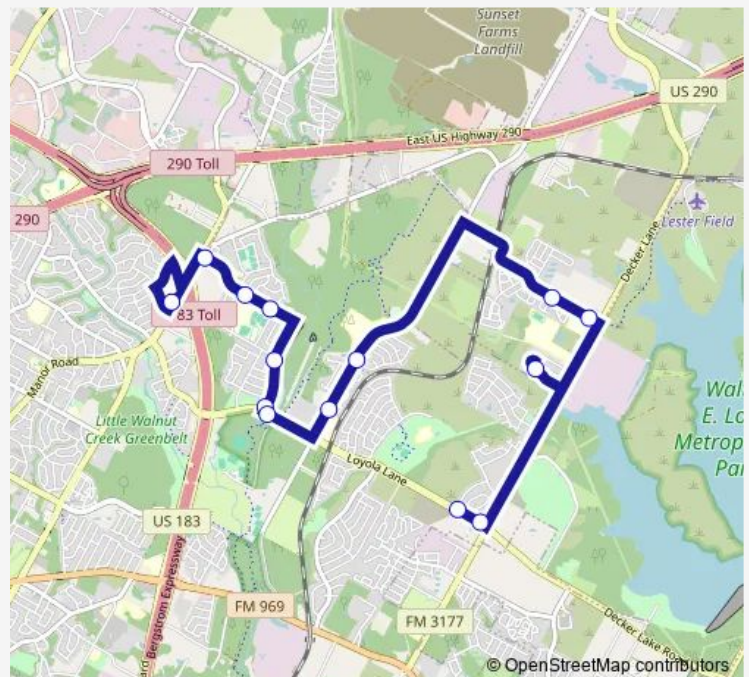

### Direction

Loyola/Wentworth — 7000 Manor/Susquehanna

14 stops

[Open route schedule](#)

Loyola/Wentworth

Colony Loop/Shannon

Overton Driveway/Overton Driveway

7309 Ritchie/Colony Park

### Route schedule

Loyola/Wentworth — 7000 Manor/Susquehanna

Monday 07:30-21:33

Tuesday 07:34-21:33

Wednesday 07:34-21:33

Thursday 07:34-21:33

Friday 07:34-21:33

Saturday 07:30-18:30

### Route info

Direction: Loyola/Wentworth

Stops: 14

Trip Duration: 0 hour 19 min

**Direction**

7000 Manor/Susquehanna — Loyola/Wentworth

14 stops

[Open route schedule](#)

## Route schedule

7000 Manor/Susquehanna — Loyola/Wentworth

Monday 07:00-21:00

Tuesday 07:00-21:00

Wednesday 07:00-21:00

Thursday 07:00-21:00

Friday 07:00-21:00

Saturday 07:00-18:00