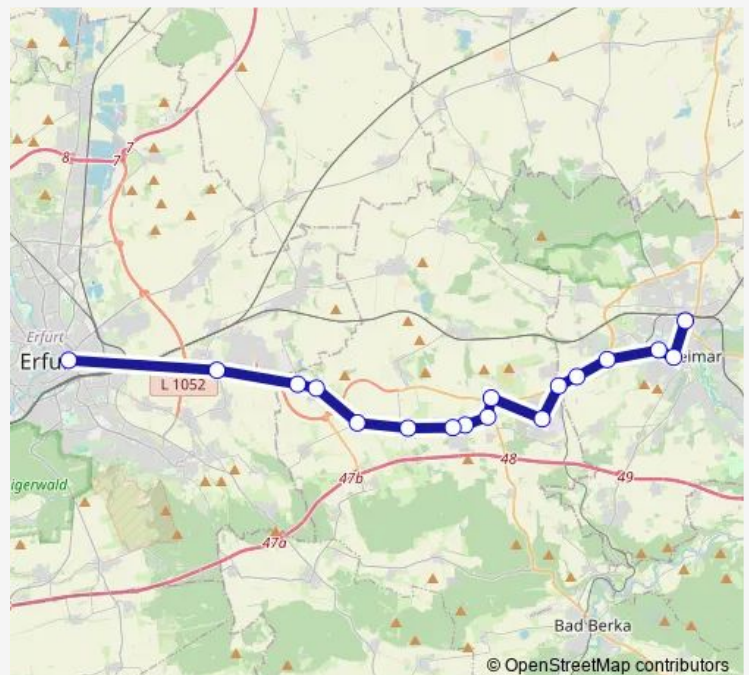

Isseroda, Friedhof

Nohra (b. Weimar), obere Haltestelle

Nohra (b. Weimar), B 7 (untere Haltestelle)

Troistedt

Obergrunstedt (Bushaltestelle)

Ulla, Ort

Ulla, B 7 [Bahnhof Nohra b. Weimar]

Weimar, Neuwallendorf

Weimar, Tröbsdorf, B 7

Weimar, Berkaer Bahnhof

Weimar, Erfurter Straße

Weimar, Goetheplatz / Zentrum

Weimar, Carl-August-Allee

Weimar, Hauptbahnhof

Route schedule

Isseroda, Schule — Weimar, Hauptbahnhof

Monday 12:25-13:25

Tuesday 12:25-13:25

Wednesday 12:25-13:25

Thursday 12:25-13:25

Friday 12:25-13:25

Saturday —

Sunday —

Route info

Direction: Isseroda, Schule

Stops: 16

Trip Duration: 0 hour 40 min

■ 233

Direction

Weimar, Hauptbahnhof — Erfurt, Krämpfertor (P)

17 stops

[Open route schedule](#)