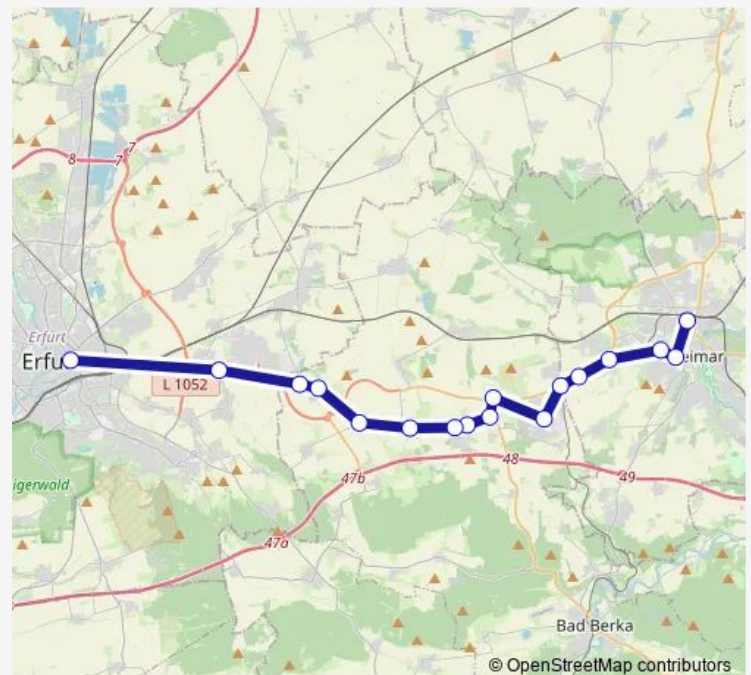

Isseroda, Friedhof

Nohra (b. Weimar), obere Haltestelle

Nohra (b. Weimar), B 7 (untere Haltestelle)

Troistedt

Obergrunstedt (Bushaltestelle)

Ulla, Ort

Ulla, B 7 [Bahnhof Nohra b. Weimar]

Weimar, Neuwallendorf

Weimar, Tröbsdorf, B 7

Weimar, Berkaer Bahnhof

Weimar, Erfurter Straße

Weimar, Goetheplatz / Zentrum

Weimar, Carl-August-Allee

Weimar, Hauptbahnhof

Route schedule

Isseroda, Schule — Weimar, Hauptbahnhof

Monday 12:25-13:25

Tuesday 12:25-13:25

Wednesday 12:25-13:25

Thursday 12:25-13:25

Friday 12:25-13:25

Saturday —

Sunday —

Route info

Direction: Isseroda, Schule

Stops: 16

Trip Duration: 0 hour 40 min

■ 233

BusMaps

Direction

Weimar, Hauptbahnhof — Erfurt, Krämpfertor (P)

17 stops