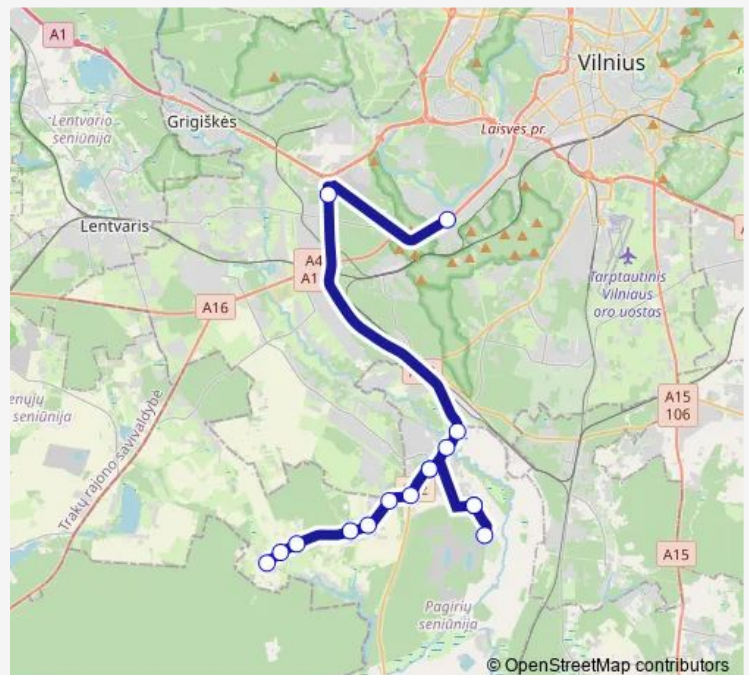

Wednesday 06:00-18:00

Thursday 06:00-18:00

Friday 06:00-18:00

Saturday —

Sunday —

Route info

Direction: Vaduvos

Stops: 16

Trip Duration: 0 hour 39 min

■ 233 — Vilnius (Vaduvos stotelė) - Skurbutėnai

BusMaps

Direction

Skurbutėnai — Vaduvos

16 stops

[Open route schedule](#)

Skurbutėnai