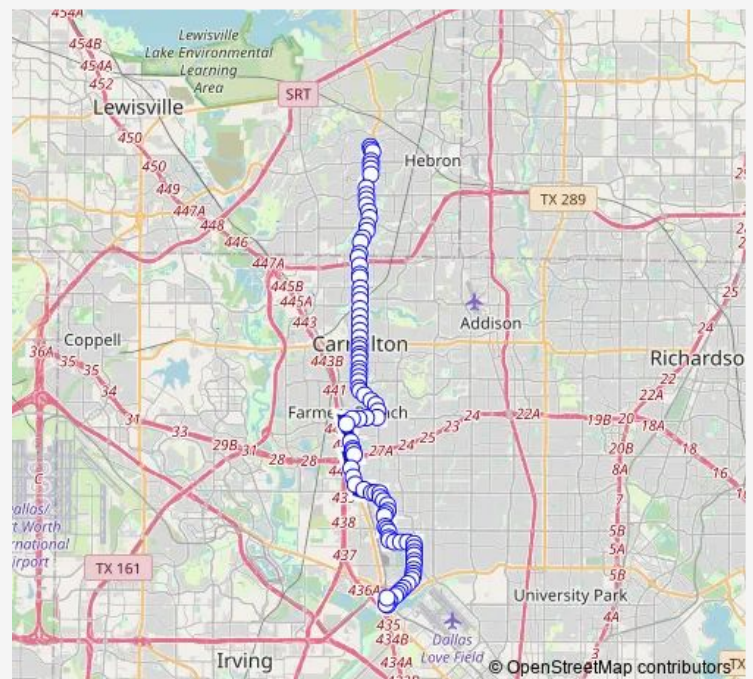

Josey @ Trinity Mills - S - Mb2

Josey @ Trinity Mills - S - Fs

Josey @ Southcrest - S - Fs

Route schedule

Arbor Creek @ Cheyenne - S - Mb — Bachman Station

Monday 04:06-23:46

Tuesday 04:06-23:46

Wednesday 04:06-23:46

Thursday 04:06-23:46

Friday 04:06-23:46

Saturday 03:56-00:26⁺¹

Sunday 03:56-00:26⁺¹

Route info

Direction: Arbor Creek @ Cheyenne - S - Mb

Stops: 94

Trip Duration: 1 hour 8 min