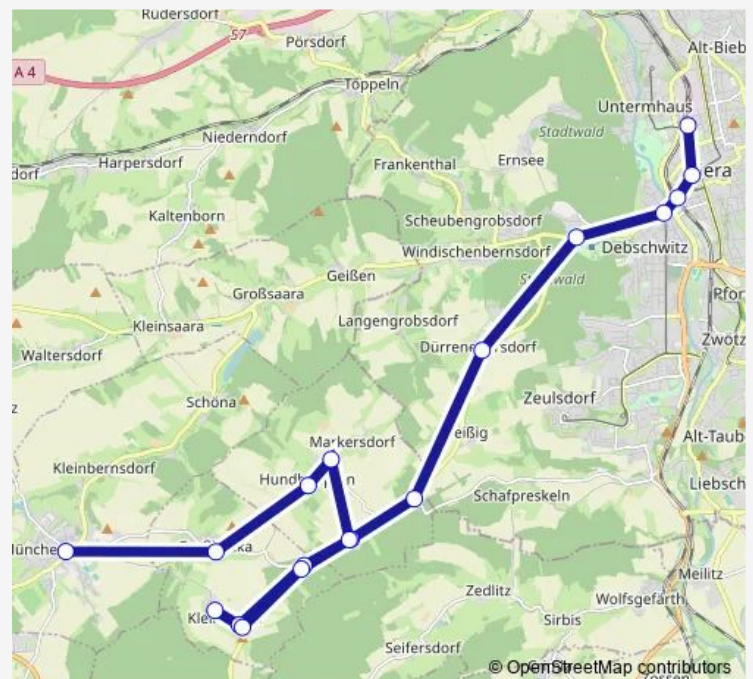

Abzweig Großbocka, B 2

Hundhaupten, Auf dem Scheidberg

Hundhaupten, Chausseehaus

Gera, Dürrenebersdorf

Gera, Klinikum / B 2

Gera, An der Spielwiese

Gera, Südbahnhof

Gera, Heinrichstraße

Route schedule

Münchenbernsdorf, Wartehalle — Gera, Heinrichstraße

Monday 14:22-16:22

Tuesday 14:22-16:22

Wednesday 14:22-16:22

Thursday 14:22-16:22

Friday 14:22-16:22

Saturday —

Sunday —

Route info

Direction: Münchenbernsdorf, Wartehalle

Stops: 18

Trip Duration: 0 hour 36 min

■ 233

Direction

Münchenbernsdorf, Karl-Liebknecht-Straße — Kleinbocka, Ort

Sunday —

Route info

Direction: Münchenbernsdorf, Karl-Liebknecht-Straße

Stops: 11

Trip Duration: 0 hour 30 min

233 Bus time schedules and route maps are available in an offline PDF at busmaps.com. Use the busmaps.com website to see live bus times, train schedule or subway schedule, and step-by-step directions for all public transit in Gera