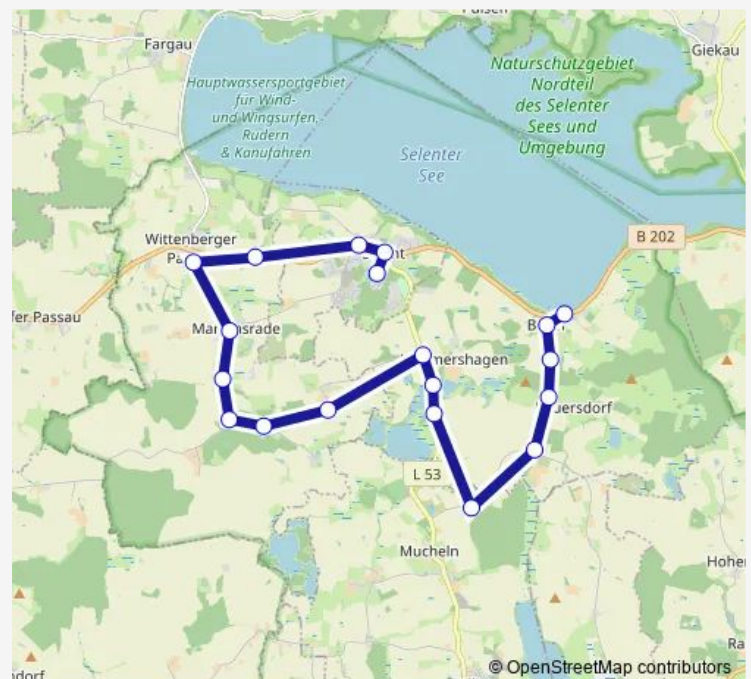

Lammershagen Bahntrasse

Mucheln Winterfeld

Lammershagen-Friedeburg

Lammershagen-Bauersdorf

Lammershagen-Bellin

Lammershagen-Bellin Bergstraße

Giekau Parkplatz Seekrug

Lütjenburg Zob

Route schedule

Selent Schule — Lütjenburg Zob

Monday 13:30

Tuesday 13:30

Wednesday 13:30

Thursday 13:30

Friday 13:30

Saturday —

Sunday —

Route info

Direction: Selent Schule

Stops: 20

Trip Duration: 0 hour 40 min

Direction

Lammershagen-Bellin B 202 — Selent Schule

19 stops

[Open route schedule](#)

Lammershagen-Bellin B 202

Lammershagen-Bellin Bergstraße

Lammershagen-Bellin

Lammershagen-Bauersdorf

Lammershagen-Friedeburg

Mucheln Winterfeld

Lammershagen Bahntrasse