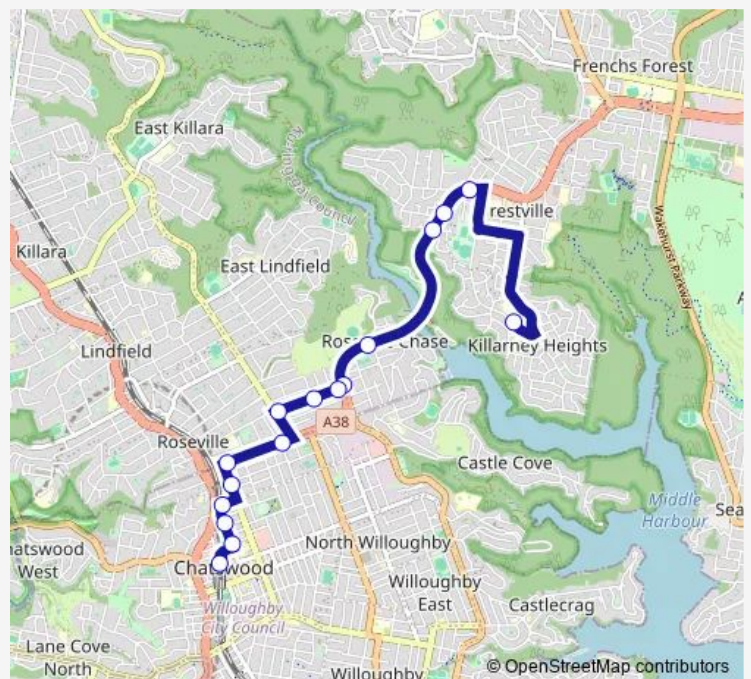

Warringah Rd Before Forestville Av

Warringah Rd Opp Laurel Ch

Warringah Rd Opp Valley Rd

Warringah Rd Before Babbage Rd

Babbage Rd At Allan St

Addison Av After Babbage Rd

Addison Av At Moore St

Roseville Public School, Addison Av

Boundary St At Macquarie St

Boundary St Before Archer St

Archer St At William St

Ashley St At Anderson St

Anderson St At Tulip St

Chatswood Presbyterian Church, Anderson St

Chatswood Station, Stand C

Route schedule

Killarney High School, Melwood Av — Chatswood Station, Stand C

Monday 15:15

Tuesday 15:15

Wednesday 15:15

Thursday 15:15

Friday —

Saturday —

Sunday —

Route info

Direction: Killarney High School, Melwood Av

Stops: 16

Trip Duration: 0 hour 33 min

233 School Bus time schedules and route maps are available in an offline PDF at busmaps.com. Use the busmaps.com website to see live bus times, train schedule or subway schedule, and step-by-step directions for all public transit in Sydney