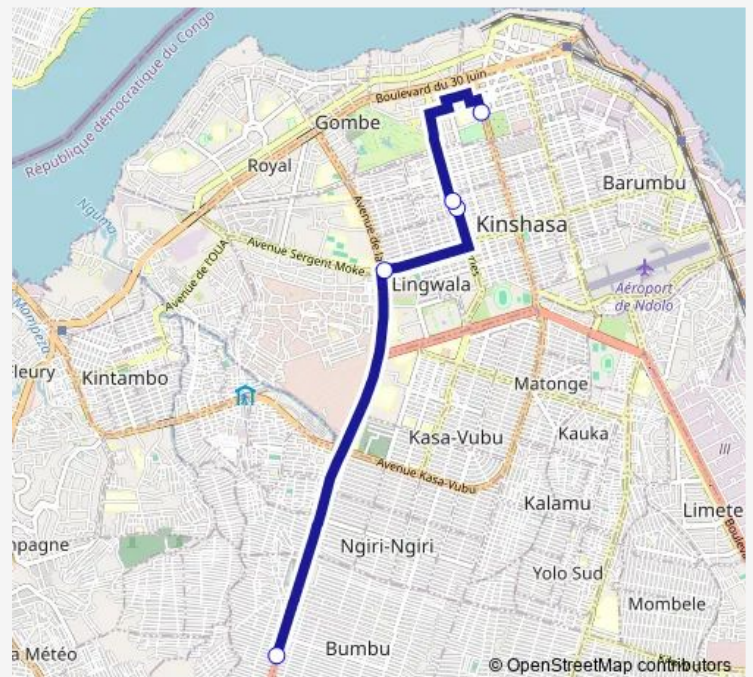

Friday 06:30

Saturday —

Sunday —

Route info

Direction: Unknown

Stops: 4

Trip Duration: 0 hour 38 min

■ Selembao_TO_Zando

Direction

Inconnu — Inconnu

14 stops

[Open route schedule](#)

Inconnu

huilerie

pain victoire

station

Friday 07:57

Saturday —

Sunday —

Route info

Direction: Inconnu

Stops: 14

Trip Duration: 0 hour 47 min

Direction

Sunday —

Route info

Direction: Inconnu

Stops: 5

Trip Duration: 0 hour 30 min

Direction

unknown — unknown

5 stops