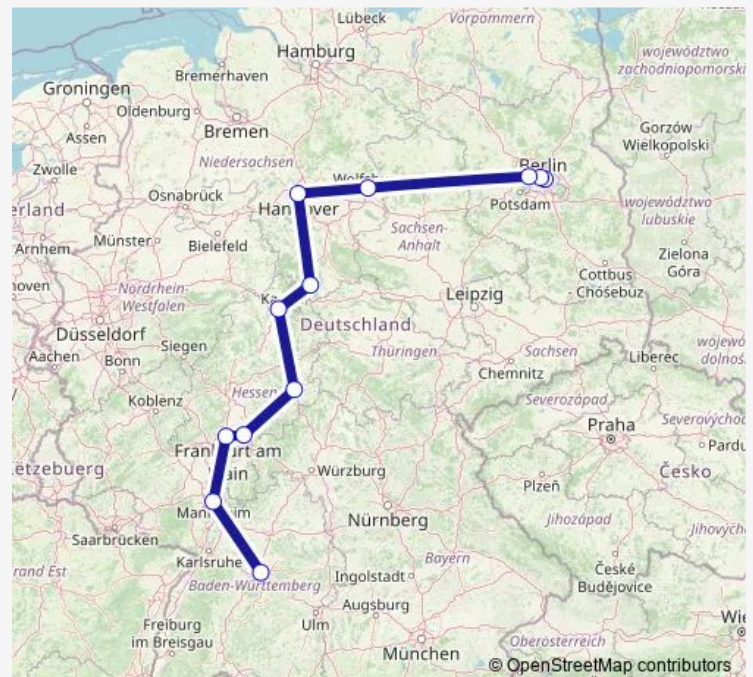

Hannover Hbf

Göttingen

Kassel-Wilhelmshöhe

Fulda

Frankfurt(Main)Hbf

Mannheim Hbf

Stuttgart Hbf

### Route schedule

Berlin Ostbahnhof (Flixtrain) — Stuttgart Hbf

Monday	—
Tuesday	—
Wednesday	13:45
Thursday	—
Friday	13:45
Saturday	—
Sunday	13:45

### Route info

Direction: Berlin Ostbahnhof (Flixtrain)

Stops: 11

Trip Duration: 6 hour 13 min

## Route info

Direction: Berlin Ostbahnhof (Flixtrain)

Stops: 12

Trip Duration: 6 hour 13 min