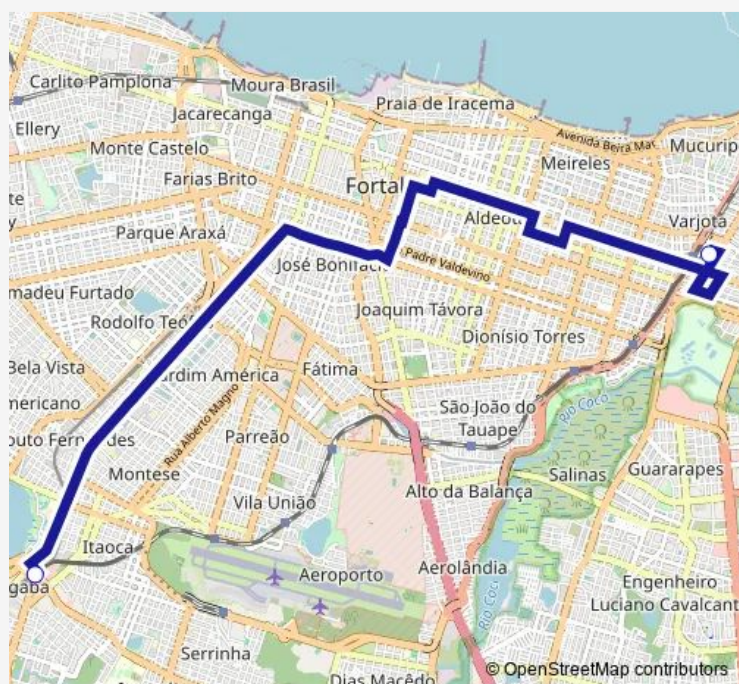

Bus 89-Expresso/Parangaba/Papicu Expresso/Parangaba/Papicu

[Go to website](#)

Direction

Praça Terminal Parangaba, Sn — Praça Terminal Papicu, Sn

2 stops

[Open route schedule](#)

Praça Terminal Parangaba, Sn

Saturday —

Sunday —

Route info

Direction: Praça Terminal Parangaba, Sn

Stops: 2

Trip Duration: 0 hour 40 min

Direction

Praça Terminal Papicu, Sn — Praça Terminal Parangaba, Sn

2 stops

[Open route schedule](#)

Praça Terminal Papicu, Sn

Praça Terminal Parangaba, Sn

Route schedule

Praça Terminal Papicu, Sn — Praça Terminal Parangaba, Sn

Monday	06:11-19:40
Tuesday	06:11-19:40
Wednesday	06:11-19:40
Thursday	06:11-19:40
Friday	06:11-19:40
Saturday	—
Sunday	—