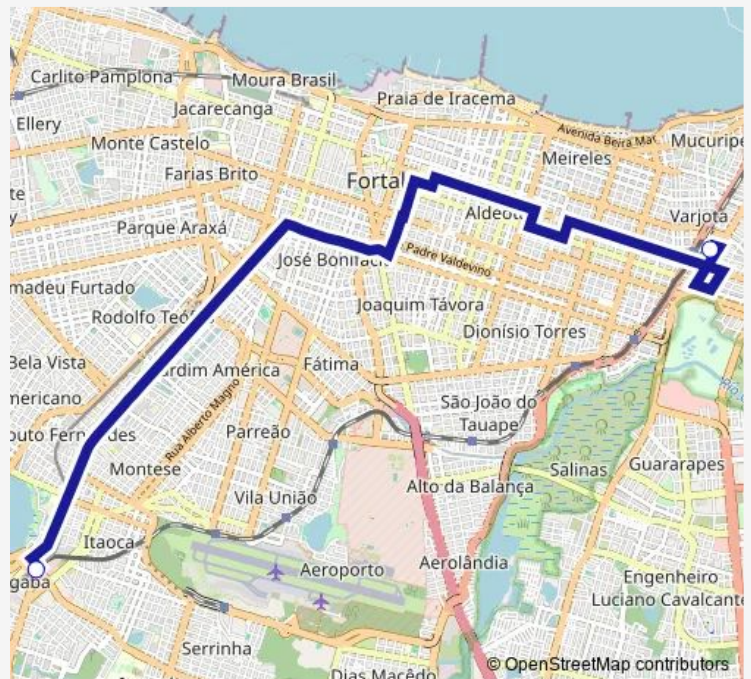

Bus 89-Expresso/Parangaba/Papicu Expresso/Parangaba/Papicu

[Go to website](#)

Direction

Praça Terminal Parangaba, Sn — Praça Terminal Papicu, Sn

2 stops

[Open route schedule](#)

Praça Terminal Parangaba, Sn

Saturday —

Sunday —

Route info

Direction: Praça Terminal Parangaba, Sn

Stops: 2

Trip Duration: 1 hour 8 min

Direction

Praça Terminal Papicu, Sn — Praça Terminal Parangaba, Sn

2 stops

[Open route schedule](#)

Praça Terminal Papicu, Sn

Praça Terminal Parangaba, Sn

Route schedule

Praça Terminal Papicu, Sn — Praça Terminal Parangaba, Sn

Monday	06:11-19:40
Tuesday	06:11-19:40
Wednesday	06:11-19:40
Thursday	06:11-19:40
Friday	06:11-19:40
Saturday	—
Sunday	—