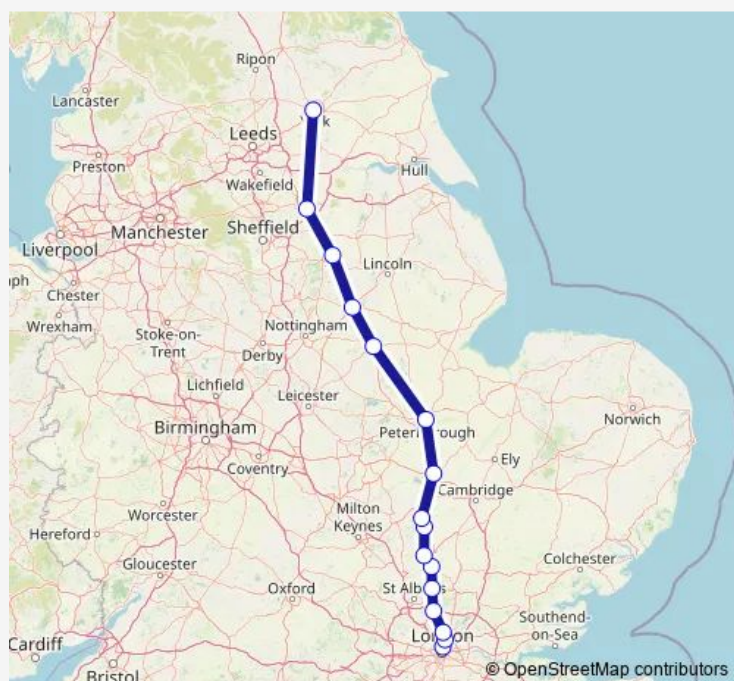

Rail Grand Central York - London Kings Cross

[Go to website](#)

Direction

York — London Kings Cross

16 stops

[Open route schedule](#)

- York
- Doncaster
- Retford
- Newark North Gate
- Grantham
- Peterborough
- Huntingdon
- Sandy
- Biggleswade
- Hitchin
- Stevenage
- Welwyn Garden City
- Potters Bar
- Alexandra Palace
- Finsbury Park
- London Kings Cross

Route schedule

York — London Kings Cross

Monday	11:54
Tuesday	—
Wednesday	—
Thursday	—
Friday	—
Saturday	10:10
Sunday	10:55

Route info

Direction: York

Stops: 16

Trip Duration: 2 hour 4 min

Grand Central — York - London Kings Cross

Saturday

16:48

Sunday

18:23

Route info

Direction: London Kings Cross

Stops: 16

Trip Duration: 1 hour 46 min

—

Saturday

16:52

Sunday

18:13

Route info

Direction: London Kings Cross

Stops: 17