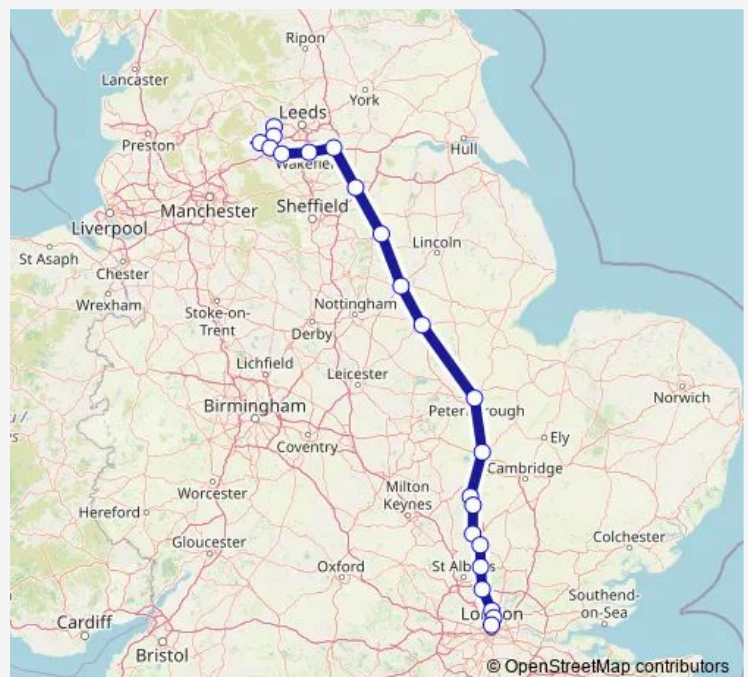

Rail Grand Central Bradford Interchange - London Kings Cross

[Go to website](#)

Direction

Bradford Interchange — London Kings Cross

19 stops

[Open route schedule](#)

Bradford Interchange

Wakefield Westgate

Wakefield Kirkgate

Pontefract Monkhill

Doncaster

Retford

Newark North Gate

Grantham

Peterborough

Huntingdon

Sandy

Biggleswade

Hitchin

Stevenage

Welwyn Garden City

Potters Bar

Alexandra Palace

Finsbury Park

London Kings Cross

Route schedule

Bradford Interchange — London Kings Cross

Monday —

Tuesday —

Wednesday —

Thursday —

Friday —

Saturday 15:40

Sunday —

Route info

Direction: Bradford Interchange

Stops: 19

Trip Duration: 3 hour 7 min

Grand Central — Bradford Interchange - London Kings Cross