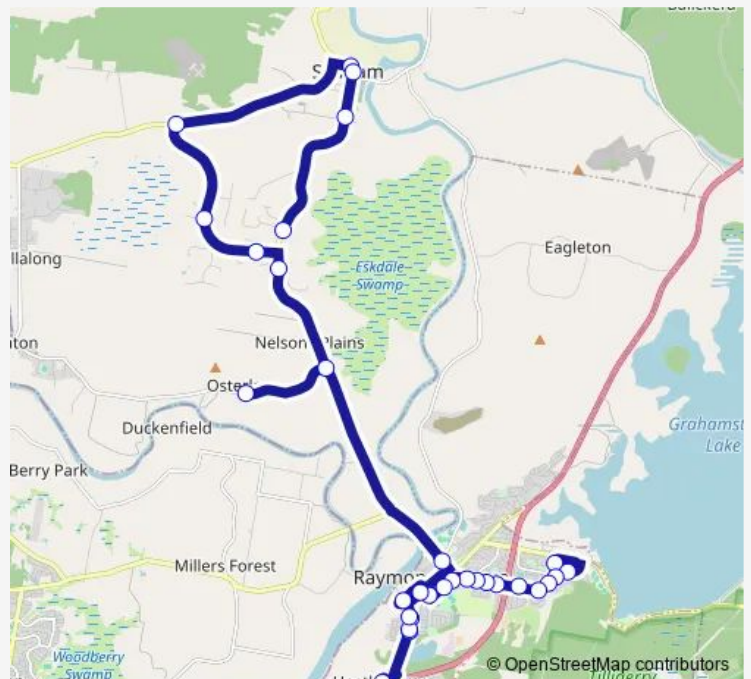

School Bus 1631 Grahamstown PS to Seaham

[Go to website](#)

**Direction**

Grahamstown Public School, Hastings Dr — Seaham Rd  
Opp Eskdale Park Dr

31 stops

[Open route schedule](#)

- Grahamstown Public School, Hastings Dr
- Benjamin Lee Dr At Eskdale Dr
- Benjamin Lee Dr Opp Lakeside Shopping Centre
- Mount Hall Rd Opp Dunn Pl
- Mount Hall Rd Opp Oldfield Cl
- Irrawang High School Bus Bay Mt Hall Rd
- Mount Hall Rd After Rosemount Dr
- Mount Hall Rd Opp Banks St
- Mount Hall Rd At Muree St
- Mount Hall Rd Opp Cambridge Av
- Irrawang St Before Smiths Lane
- Boomerang Park, Irrawang St
- William St Opp St Brigid's Primary School
- Raymond Terrace Primary School, Sturgeon St
- Adelaide St Opp Bettles Park
- Adelaide St Opp Kent St
- Hunter River High School, Elkin Av
- Adelaide St At Kent St
- Bettles Park, Adelaide St
- Adelaide St After Glenelg St
- William Bailey St At Carmichael St

Route schedule

Grahamstown Public School, Hastings Dr — Seaham Rd  
Opp Eskdale Park Dr

Monday	15:05
Tuesday	15:05
Wednesday	15:05
Thursday	15:05
Friday	15:05
Saturday	—
Sunday	—

Route info

Direction: Grahamstown Public School, Hastings Dr

Stops: 31

Trip Duration: 0 hour 59 min

1631 — Grahamstown PS to Seaham

Seaham Rd At Hinton Rd

Hinton Rd At Ambaura Cl (Hail And Ride)

Seaham Rd At Brandy Hill Dr

Brandy Hill Rd Opp Eloura Cl

Brandy Hill Dr At Werai Cl

Clarence Town Rd Opp Brandy Hill Dr

Dixon St Before Warren St

Seaham Public School, Warren St

Warren St Before Fisher Cl (Hail And Ride)

Seaham Rd Opp Eskdale Park Dr

1631 School Bus time schedules and route maps are available in an offline PDF at [busmaps.com](https://busmaps.com). Use the [busmaps.com](https://busmaps.com) website to see live bus times, train schedule or subway schedule, and step-by-step directions for all public transit in Maitland