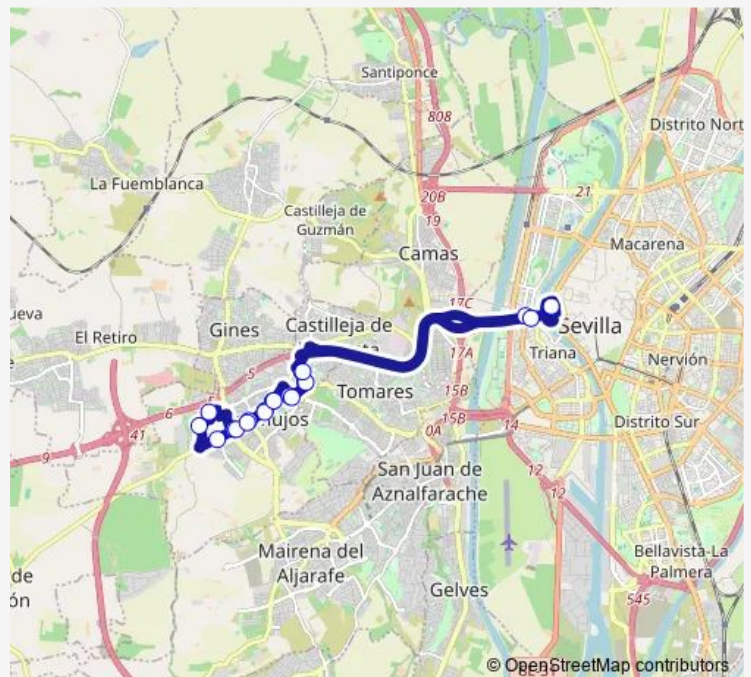

C/ Hernan Cortes N°18

Av Juan Carlos I Frente Farmacia

Av Juan Carlos I Once (Frente)

Chapina (I)

Plaza De Armas

Route schedule

Plaza De Armas — Plaza De Armas

Monday 06:30-21:30

Tuesday 06:30-21:30

Wednesday 06:30-21:30

Thursday 06:30-21:30

Friday 06:30-21:30

Saturday 07:00-21:00

Sunday 07:00-22:00

Route info

Direction: Plaza De Armas

Stops: 21

Trip Duration: 0 hour 45 min

1631 — M-163 Circular Sevilla - Bormujos

1631 Bus time schedules and route maps are available in an offline PDF at busmaps.com. Use the busmaps.com website to see live bus times, train schedule or subway schedule, and step-by-step directions for all public transit in Bormujos