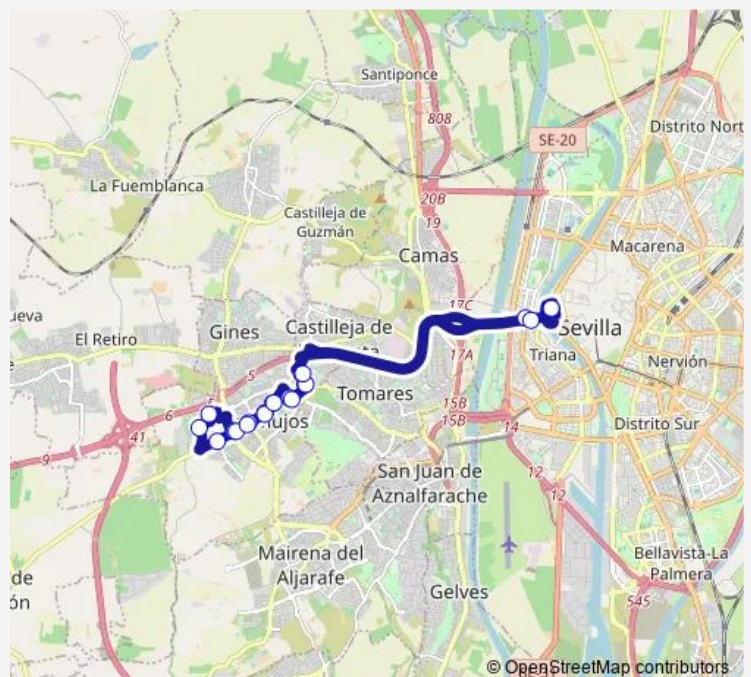

C/ Hernan Cortes N°18

Av Juan Carlos I Frente Farmacia

Av Juan Carlos I Once (Frente)

Chapina (I)

Plaza De Armas

Route schedule

Plaza De Armas — Plaza De Armas

Monday 06:30-21:30

Tuesday 06:30-21:30

Wednesday 06:30-21:30

Thursday 06:30-21:30

Friday 06:30-21:30

Saturday 07:00-21:00

Sunday 07:00-22:00

Route info

Direction: Plaza De Armas

Stops: 21

Trip Duration: 0 hour 45 min

1631 — M-163 Circular Sevilla - Bormujos

1631 Bus time schedules and route maps are available in an offline PDF at busmaps.com. Use the busmaps.com website to see live bus times, train schedule or subway schedule, and step-by-step directions for all public transit in Bormujos