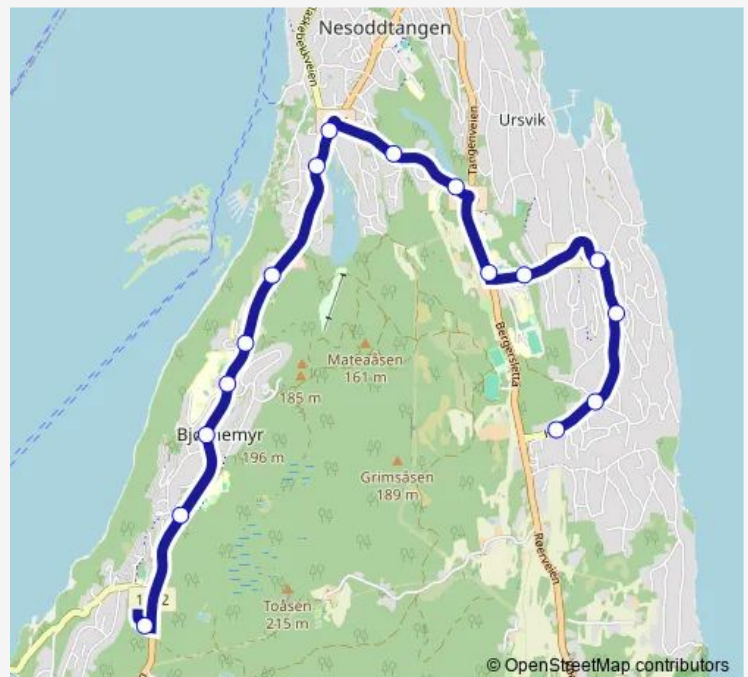

School Bus 1631 Hellvik - Alværn ungdomsskole[Go to website](#)**Direction**

Alværn ungdomsskole — Solåsen

2 stops

[Open route schedule](#)

Alværn ungdomsskole

Solåsen

Route schedule

Alværn ungdomsskole — Solåsen

Monday	14:40
Tuesday	14:40
Wednesday	12:55
Thursday	14:40
Friday	14:40
Saturday	—
Sunday	—

Route info

Direction: Alværn ungdomsskole

Stops: 2

Trip Duration: 0 hour 10 min

1631 — Hellvik - Alværn ungdomsskole

Direction

Ekelund — Alværn ungdomsskole

16 stops

[Open route schedule](#)

Ekelund

Berger

Solåsen

Hellvik

Wednesday 08:09-08:12

Thursday 08:09-08:12

Friday 08:09-08:12

Saturday —

Sunday —

Route info

Direction: Ekelund

Stops: 16