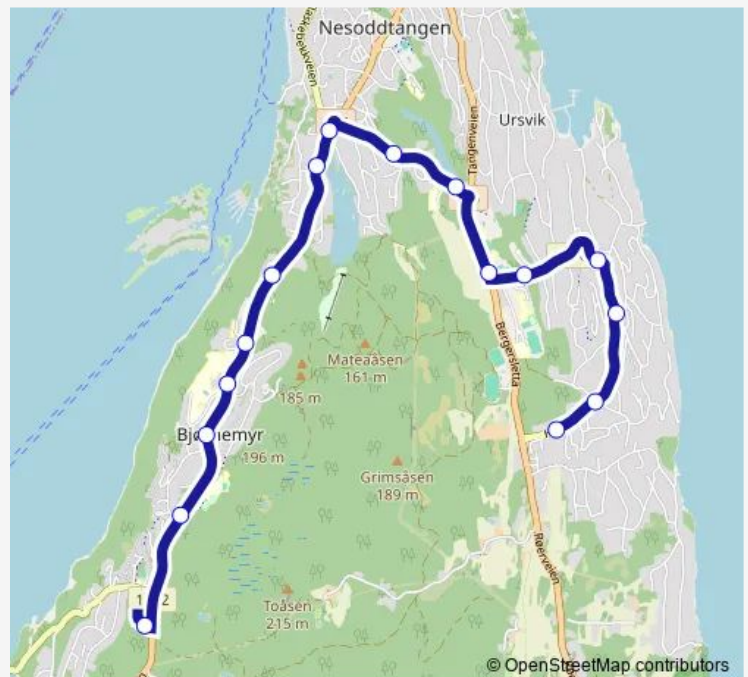

School Bus 1631 Hellvik - Alværn ungdomsskole[Go to website](#)**Direction**

Alværn ungdomsskole — Solåsen

2 stops

[Open route schedule](#)

Alværn ungdomsskole

Solåsen

Route schedule

Alværn ungdomsskole — Solåsen

Monday	14:40
Tuesday	14:40
Wednesday	12:55
Thursday	14:40
Friday	14:40
Saturday	—
Sunday	—

Route info

Direction: Alværn ungdomsskole

Stops: 2

Trip Duration: 0 hour 10 min

1631 — Hellvik - Alværn ungdomsskole

Direction

Ekelund — Alværn ungdomsskole

16 stops

[Open route schedule](#)

Ekelund

Berger

Solåsen

Hellvik

Wednesday 08:12-08:09

Thursday 08:12-08:09

Friday 08:12-08:09

Saturday —

Sunday —

Route info

Direction: Ekelund

Stops: 16