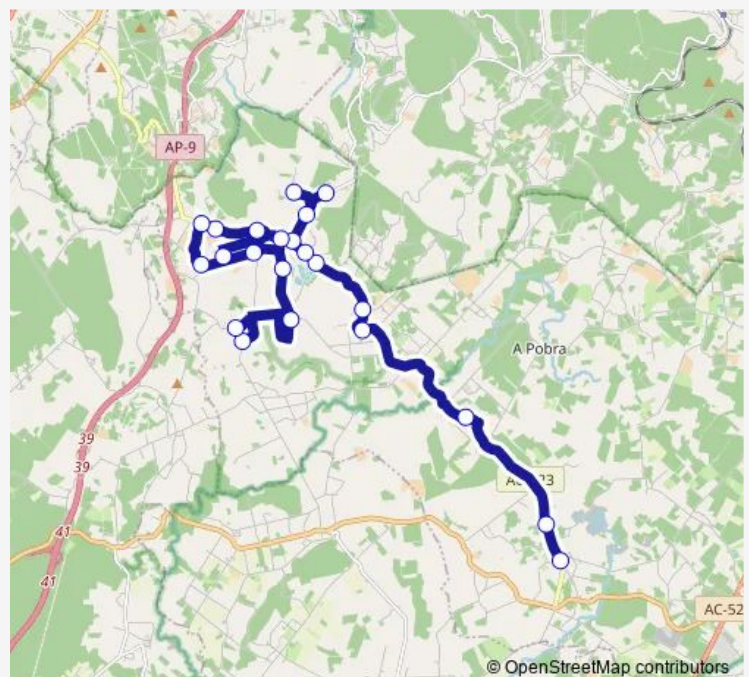

Thursday —

Friday 08:45

Saturday —

Sunday —

Route info

Direction: Fraga DO Rei

Stops: 22

Trip Duration: 0 hour 28 min

■ XG800047 — Centro Saúde Xanceda - Fraga Do Rei

Direction

Centro Saude Xanceda — Fraga DO Rei

22 stops

[Open route schedule](#)

Centro Saude Xanceda

CPI DE Xanceda

Feas DE Arriba

O Caseteiro

OS Ricos

Calzada

Cruce DA Ribeira

Ribeira

Carballeira

Guitiriz

Valga

Thursday —

Friday 16:10

Saturday —

Sunday —

Route info

Direction: Centro Saude Xanceda

Stops: 22

Trip Duration: 0 hour 28 min