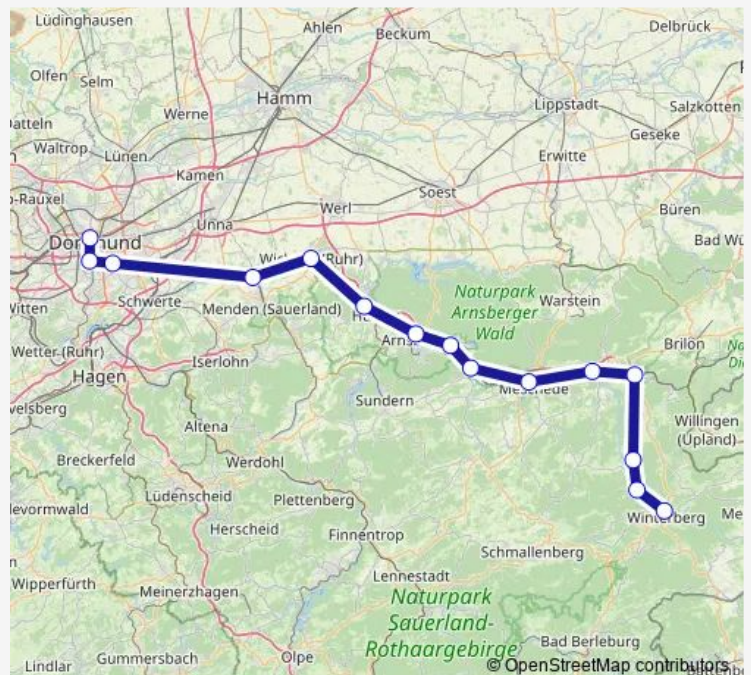

Regional Rail Service Re57

[Go to website](#)

Direction

Bestwig — Willingen

4 stops

[Open route schedule](#)

Bestwig

Olsberg

Brilon Wald

Willingen

Route schedule

Bestwig — Willingen

Monday —

Tuesday —

Wednesday —

Thursday —

Friday 13:34

Saturday —

Sunday —

Route info

Direction: Bestwig

Stops: 4

Trip Duration: 0 hour 27 min

Re57

BusMaps

Direction

Dortmund Hbf — Fröndenberg

6 stops

[Open route schedule](#)

Dortmund Hbf

Dortmund Signal-Iduna-Park

Dortmund Hörde Bf