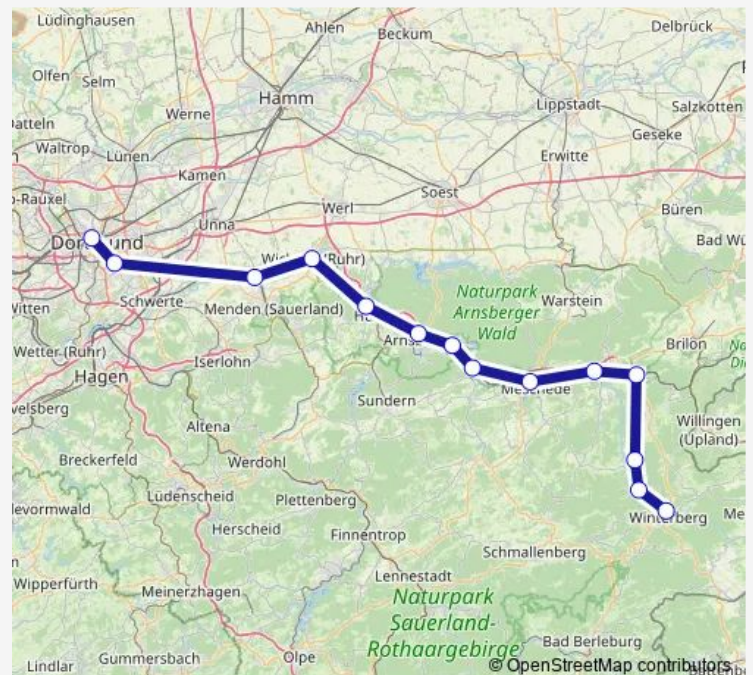

Hagen Hbf

### Route schedule

Brilon Stadt — Hagen Hbf

Monday —

Tuesday —

Wednesday —

Thursday 21:39

Friday 21:39

Saturday 21:39

### Route info

Direction: Brilon Stadt

Stops: 13

Trip Duration: 1 hour 34 min

RE57

BusMaps