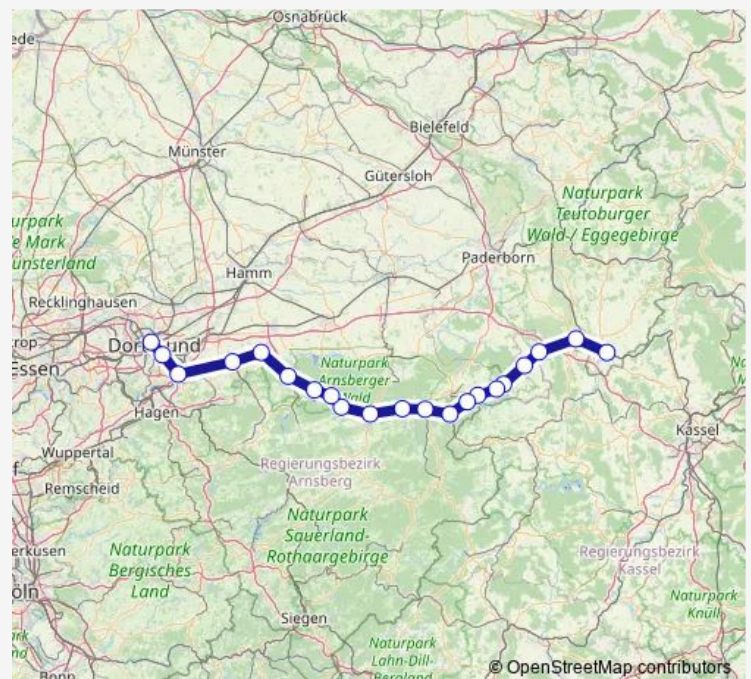

### Route schedule

Dortmund Hbf — Bigge

Monday 23:23

Tuesday 23:23

Wednesday 23:23

Thursday 23:23

Friday 23:23

Saturday 00:23-23:23

### Route info

Direction: Dortmund Hbf

Stops: 14

Trip Duration: 1 hour 30 min

RE57

**Direction**

Bestwig — Winterberg(Westf)

5 stops