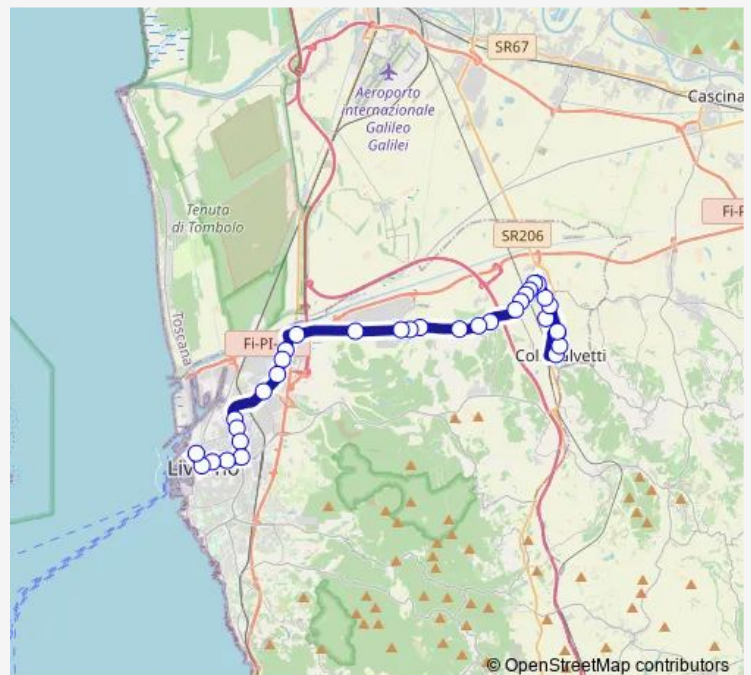

Saturday 06:15-19:57

Sunday 08:57-18:57

Route info

Direction: Cap. Extr. Cinta Esterna

Stops: 35

Trip Duration: 0 hour 45 min

Localit Le Murelle

Ss 555 Km 92