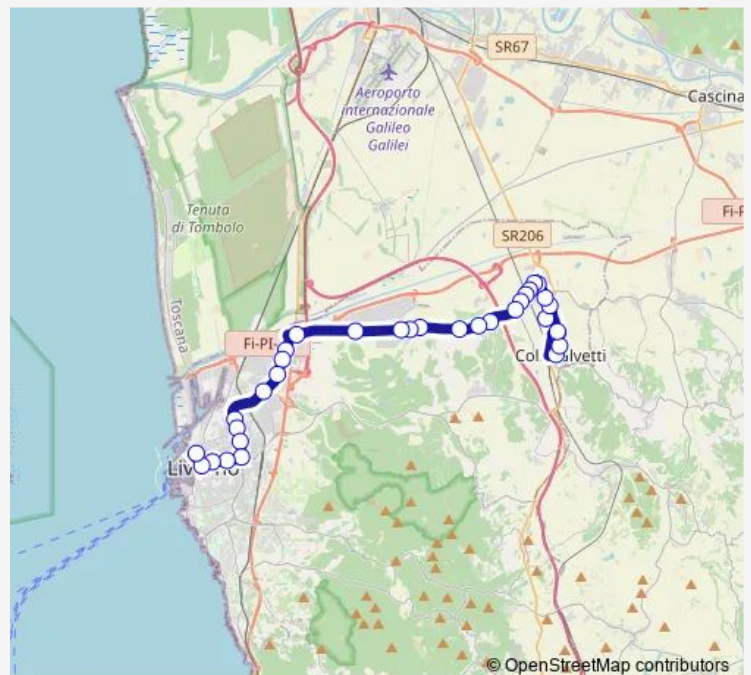

Saturday 06:15-19:57

Sunday 08:57-18:57

Route info

Direction: Cap. Extr. Cinta Esterna

Stops: 35

Trip Duration: 0 hour 45 min

Localit Le Murelle

Ss 555 Km 92