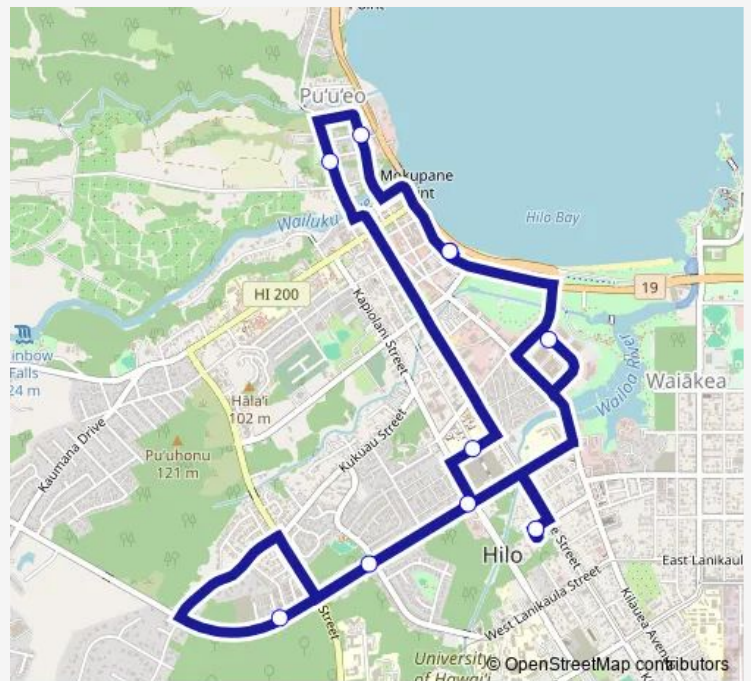

Bus 104 Intra Hilo Mohouli

[Go to website](#)

Direction

Mo'oheau Bus Terminal (329 Kamehameha Ave) — Mo'oheau Bus Terminal (329 Kamehameha Ave)

10 stops

[Open route schedule](#)

Mo'oheau Bus Terminal (329 Kamehameha Ave)

Mokupane Point @ Puueo Street and Kanoa Street

Wainaku Clem Akina Park

Wailoa St @ farside of Ululani St (Office on Aging)

Mohouli Street @ Kapiolani Street

Mohouli Street @ Kumukoa Street

Inside Kupuna Place Heights Housing @ Phase 1

Kamana Street @ Ka Nani O Hilo Senior Center

Aupuni Street @ Pauahi Street (Aupuni Center County Building)

Mo'oheau Bus Terminal (329 Kamehameha Ave)

Route schedule

Mo'oheau Bus Terminal (329 Kamehameha Ave) — Mo'oheau Bus Terminal (329 Kamehameha Ave)

Monday	06:30-18:30
Tuesday	06:30-18:30
Wednesday	06:30-18:30
Thursday	06:30-18:30
Friday	06:30-18:30
Saturday	06:30-18:30
Sunday	—

Route info

Direction: Mo'oheau Bus Terminal (329 Kamehameha Ave)

Stops: 10

Trip Duration: 0 hour 31 min

104 — Intra Hilo Mohouli