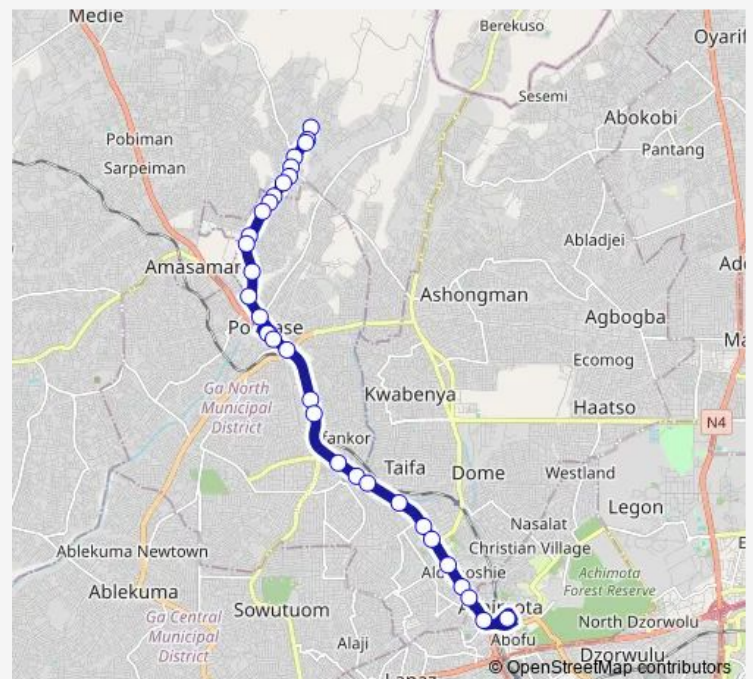

Thursday 06:00

Friday 06:00

Saturday 06:00

Sunday 06:00

Route info

Direction: Mayera/Adusa

Stops: 32

Trip Duration: 0 hour 49 min

104 — Mayera/Adusa ↔ Achimota

Ofankor Barrier

Income Tax

Spot M

Taifa Junction

Tantra Hills

St. Johns

Mile 7

ABC Junction

Neoplan

Achimota Overhead

Achimota New Station

Direction

Achimota New Station — Mayera/Adusa

32 stops

[Open route schedule](#)

Achimota New Station

Neoplan

ABC Junction

Mile 7

Best Point

Achimota Mall

St. Johns

St John's Second