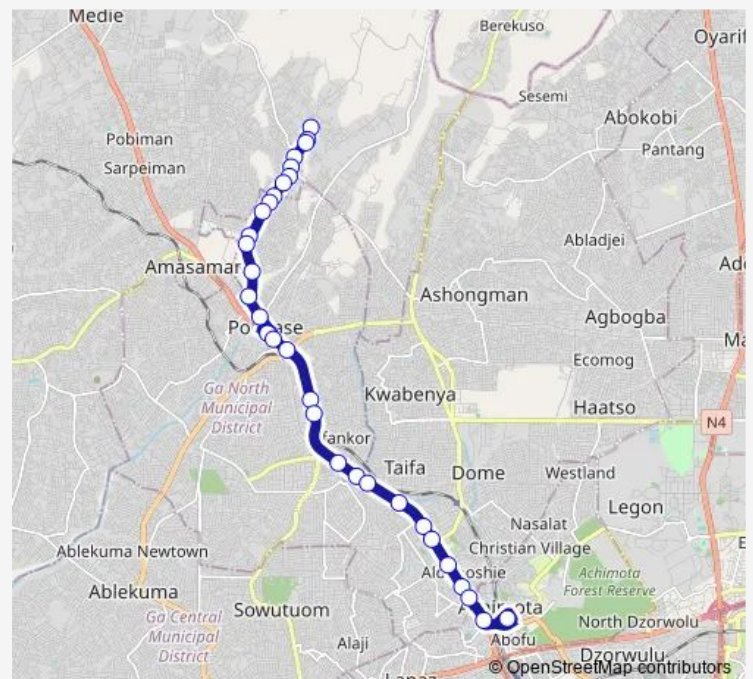

Thursday 06:00

Friday 06:00

Saturday 06:00

Sunday 06:00

Route info

Direction: Mayera/Adusa

Stops: 32

Trip Duration: 0 hour 49 min

104 — Mayera/Adusa ↔ Achimota

Ofankor Barrier

Income Tax

Spot M

Taifa Junction

Tantra Hills

St. Johns

Mile 7

ABC Junction

Neoplan

Achimota Overhead

Achimota New Station

Direction

Achimota New Station — Mayera/Adusa

32 stops

[Open route schedule](#)

Achimota New Station

Neoplan

ABC Junction

Mile 7

Best Point

Achimota Mall

St. Johns

St John's Second