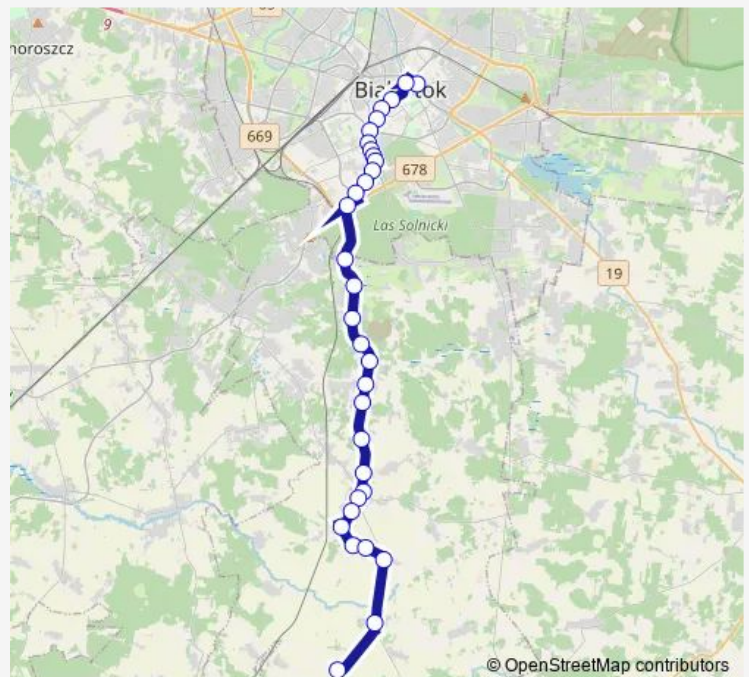

Thursday 16:45

Friday 16:45

Saturday 15:56

Sunday 05:37-18:31

Route info

Direction: Rostoły(901)

Stops: 21

Trip Duration: 0 hour 36 min

104

BusMaps

Direction

Rostoły(901) — al. Piłsudskiego/Kościelna(990)

32 stops

[Open route schedule](#)

Rostoły(901)

Biele/Pętla(837)