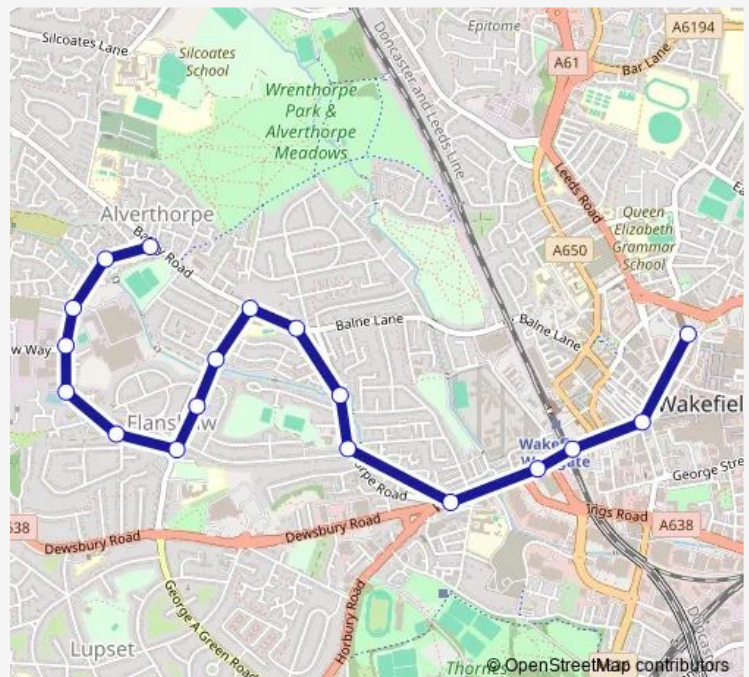

Flanshaw Road Thirlmere Rd

Flanshaw Hotel

Flanshaw Lane Oakwood Ave

Flanshaw Lane Spout Fold

Flanshaw Lane Harrap St

Flanshaw Lane Willow Ln

Flanshaw Lane Weavers Chase

Wellington Street Batley Rd

Route schedule

Bus Station stand 3 — Wellington Street Batley Rd

Monday 05:42-22:45

Tuesday 05:42-22:45

Wednesday 05:42-22:45

Thursday 05:42-22:45

Friday 05:42-22:45

Saturday 06:42-22:45

Sunday 08:45-22:45

Route info

Direction: Bus Station stand 3

Stops: 18

Trip Duration: 0 hour 12 min

104 — Alverthorpe - Wakefield

Direction

Wellington Street Batley Rd — Bus Station stand 3

19 stops

[Open route schedule](#)

Wellington Street Batley Rd

Flanshaw Lane Weavers Chase

Flanshaw Lane Willow Ln

Flanshaw Lane Harrap St

Flanshaw Lane Spout Fold

Flanshaw Lane Oakwood Ave