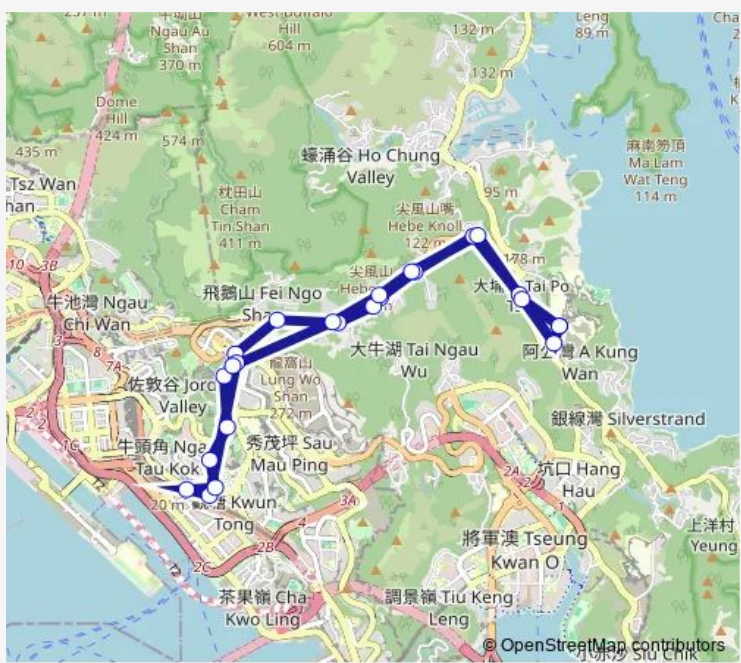

Bus 104 Hong Kong University OF Science AND Technology (South Station) - Kwun Tong (Circular)

[Go to website](#)

Direction
 HONG KONG UNIVERSITY OF SCIENCE AND TECHNOLOGY (SOUTH STATION) — HONG KONG UNIVERSITY OF SCIENCE AND TECHNOLOGY (SOUTH STATION)
 24 stops
[Open route schedule](#)

- HONG KONG UNIVERSITY OF SCIENCE AND TECHNOLOGY (SOUTH STATION)
- TVB CITY, OUTSIDE SHAW HOUSE
- Clear Water BAY Road, Outside TAI PO Tsai Tsuen
- CLEAR WATER BAY ROAD, OPPOSITE LAS PINADAS
- Clear Water BAY Road, Opposite PIK UK Correctional Institute
- CLEAR WATER BAY ROAD, OPPOSITE GOLD VILLA
- NO.75B CLEAR WATER BAY ROAD
- CLEAR WATER BAY ROAD, NEAR TSENG LAN SHUE|CLEAR WATER BAY ROAD, TSENG LAN SHUE
- CLEAR WATER BAY ROAD,NEAR LUNG WO VILLAGE
- SHUN LEE TSUEN ROAD, OUTSIDE LEE HONG HOUSE, SHUN LEE ESTATE
- SHUN LEE TSUEN ROAD, OUTSIDE ON CHUNG HOUSE, SHUN ON ESTATE
- Ngau TAU KOK Road, Outside YUE MAN Centre
- NGAU TAU KOK ROAD, OUTSIDE LOTUS TOWER|NGAU TAU KOK ROAD, NEAR LOTUS TOWER BLOCK 2
- Hong Ning Road Market|Hong Ning Road, Outside Hong Ning Court
- HONG NING ROAD, OUTSIDE KWUN TONG PEACE CLINIC

Route schedule
 HONG KONG UNIVERSITY OF SCIENCE AND TECHNOLOGY (SOUTH STATION) — HONG KONG UNIVERSITY OF SCIENCE AND TECHNOLOGY (SOUTH STATION)

Monday	06:25-20:50
Tuesday	06:25-20:50
Wednesday	06:25-20:50
Thursday	06:25-20:50
Friday	06:25-20:50
Saturday	06:25
Sunday	06:25

Route info
 Direction: HONG KONG UNIVERSITY OF SCIENCE AND TECHNOLOGY (SOUTH STATION)
 Stops: 24
 Trip Duration: 0 hour 38 min

Hong Ning Road, Opposite KO LUI Secondary School

SHUN LEE TSUEN ROAD, OPPOSITE CARMEL LEUNG
SING TAK SCHOOL