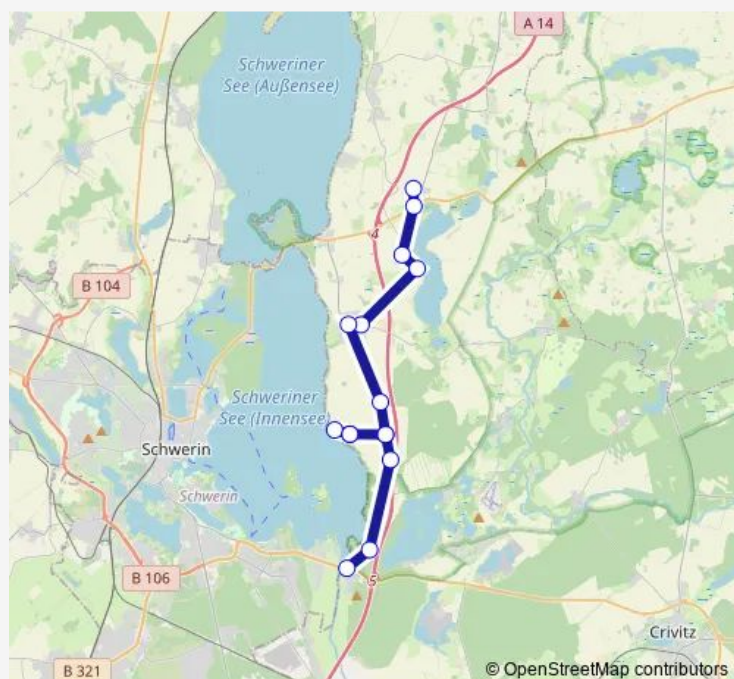

### Route schedule

Schwerin Hbf — Raben Steinfeld

Monday 13:15

Tuesday 13:15

Wednesday 13:15

Thursday 13:15

Friday 13:15

Saturday —

### Route info

Direction: Schwerin Hbf

Stops: 25

Trip Duration: 1 hour 0 min

■ 104

Gneven

Gneven Jagdschloss

Godern