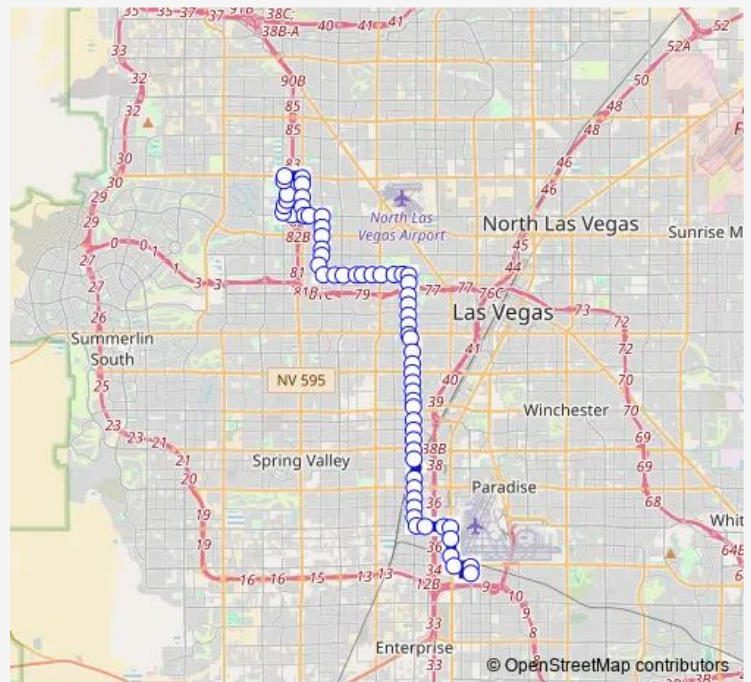

[Go to website](#)

Direction
 WB Smoke Ranch after Rainbow — Sstt Exit
 63 stops
[Open route schedule](#)

- WB Smoke Ranch after Rainbow
- WB Smoke Ranch after Rock Springs
- NB Tenaya after Smoke Ranch
- NB Tenaya after Prairie Falcon
- NB Tenaya after Box Canyon
- NB Tenaya before Cascade Valley
- NB Tenaya before Cheyenne
- EB Cheyenne after Tenaya
- SB Rainbow after Cheyenne
- SB Rainbow after Light Breeze
- SB Rainbow after Peak
- SB Rainbow after Yorktown
- EB Smoke Ranch after Rainbow
- EB Smoke Ranch after steinke
- SB Torrey Pines after Smoke Ranch
- SB Torrey Pines after Balzar
- SB Torrey Pines after Lake Mead
- SB Torrey Pines after Starcrest
- SB Torrey Pines after Vegas
- SB Torrey Pines before Fresh Meadws
- EB Washington after Torrey Pines

Route schedule

WB Smoke Ranch after Rainbow — Sstt Exit

Monday	04:07-23:40
Tuesday	04:07-23:40
Wednesday	04:07-23:40
Thursday	04:07-23:40
Friday	04:07-23:40
Saturday	04:31-23:40
Sunday	04:33-23:40

Route info

Direction: WB Smoke Ranch after Rainbow

Stops: 63

Trip Duration: 1 hour 3 min

104 — Valley View

EB Washington before Wallace

EB Washington after Jones

EB Washington before Marie Fenlon

EB Washington after Michael

EB Washington after Minnesota

EB Washington after Decatur

EB Washington after Hogan

EB Washington after Chabot

SB Valley View before Apache

SB Valley View after Fortune

SB Valley View before Meadows

SB Valley View after Meadows