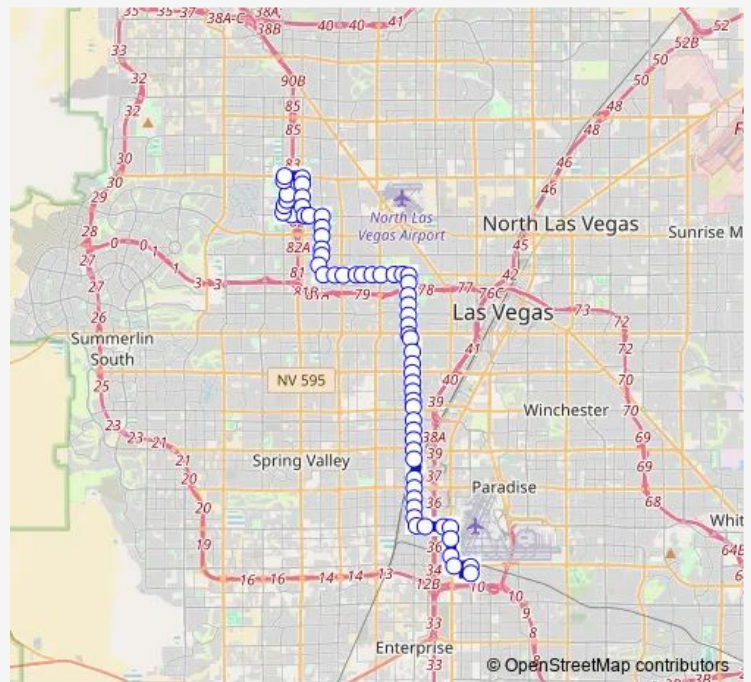

Bus 104 Valley View

[Go to website](#)

Direction
 WB Smoke Ranch after Rainbow — Sstt Exit
 63 stops
[Open route schedule](#)

- WB Smoke Ranch after Rainbow
- WB Smoke Ranch after Rock Springs
- NB Tenaya after Smoke Ranch
- NB Tenaya after Prairie Falcon
- NB Tenaya after Box Canyon
- NB Tenaya before Cascade Valley
- NB Tenaya before Cheyenne
- EB Cheyenne after Tenaya
- SB Rainbow after Cheyenne
- SB Rainbow after Light Breeze
- SB Rainbow after Peak
- SB Rainbow after Yorktown
- EB Smoke Ranch after Rainbow
- EB Smoke Ranch after steinke
- SB Torrey Pines after Smoke Ranch
- SB Torrey Pines after Balzar
- SB Torrey Pines after Lake Mead
- SB Torrey Pines after Starcrest
- SB Torrey Pines after Vegas
- SB Torrey Pines before Fresh Meadws
- EB Washington after Torrey Pines

Route schedule

WB Smoke Ranch after Rainbow — Sstt Exit

Monday	04:07-23:40
Tuesday	04:07-23:40
Wednesday	04:07-23:40
Thursday	04:07-23:40
Friday	04:07-23:40
Saturday	04:31-23:40
Sunday	04:33-23:40

Route info

Direction: WB Smoke Ranch after Rainbow

Stops: 63

Trip Duration: 1 hour 3 min

104 — Valley View

EB Washington before Wallace

EB Washington after Jones

EB Washington before Marie Fenlon

EB Washington after Michael

EB Washington after Minnesota

EB Washington after Decatur

EB Washington after Hogan

EB Washington after Chabot

SB Valley View before Apache

SB Valley View after Fortune

SB Valley View before Meadows

SB Valley View after Meadows