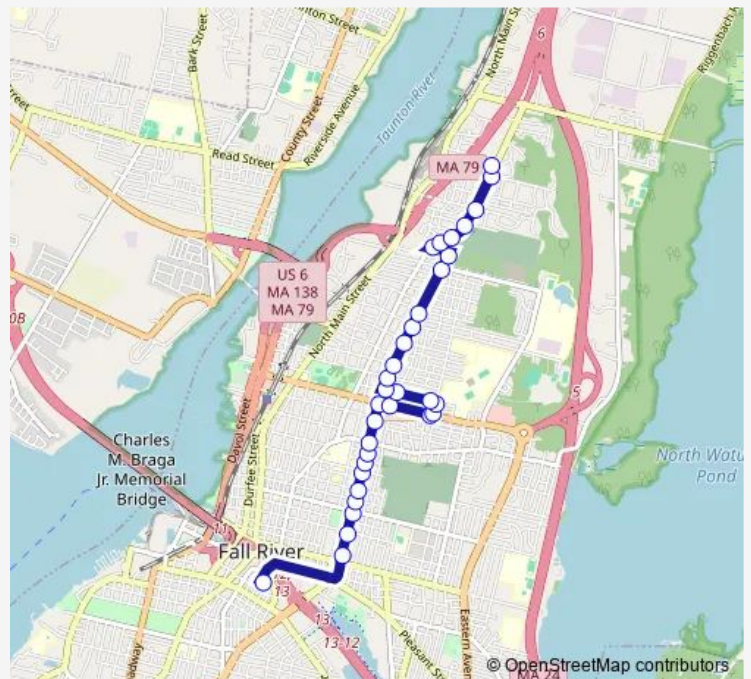

Bus 104 Robeson St

[Go to website](#)

Direction

Srta Fall River Terminal — Catholic Memorial Home

33 stops

[Open route schedule](#)

- Srta Fall River Terminal
- Robeson St and Bedford St
- Robeson St and Pine St
- Robeson St and Locust St
- Robeson St and Walnut St
- Robeson St and Maple St
- Robeson St and Prospect St
- Robeson St and Summerfield St
- Robeson St and Bigelow St
- New Boston Rd and Robeson St
- Robeson St and Pearce St
- Robeson St and President Ave
- Truesdale Clinic
- President Ave and Ray St
- Ray St and President Ave
- Ray St and Stanley St
- 400 Stanley St
- Cardinal Medeiros Towers
- Stanley St and Robeson St
- Robeson St and Hood St
- Robeson St and Weetamoe St

Route schedule

Srta Fall River Terminal — Catholic Memorial Home

Monday	06:10-17:40
Tuesday	06:10-17:40
Wednesday	06:10-17:40
Thursday	06:10-17:40
Friday	06:10-17:40
Saturday	06:10-18:10
Sunday	07:10-18:10

Route info

Direction: Srta Fall River Terminal

Stops: 33

Trip Duration: 0 hour 15 min

104 — Robeson St

BusMaps

Robeson St and Florence St

Robeson St and Langley St

Highland Ave at Royal Crest Estates

Catholic Memorial Home

Direction

Durfee High School Gymnasium — Srta Fall River Terminal

14 stops

[Open route schedule](#)

Durfee High School Gymnasium

Robeson St and Hood St