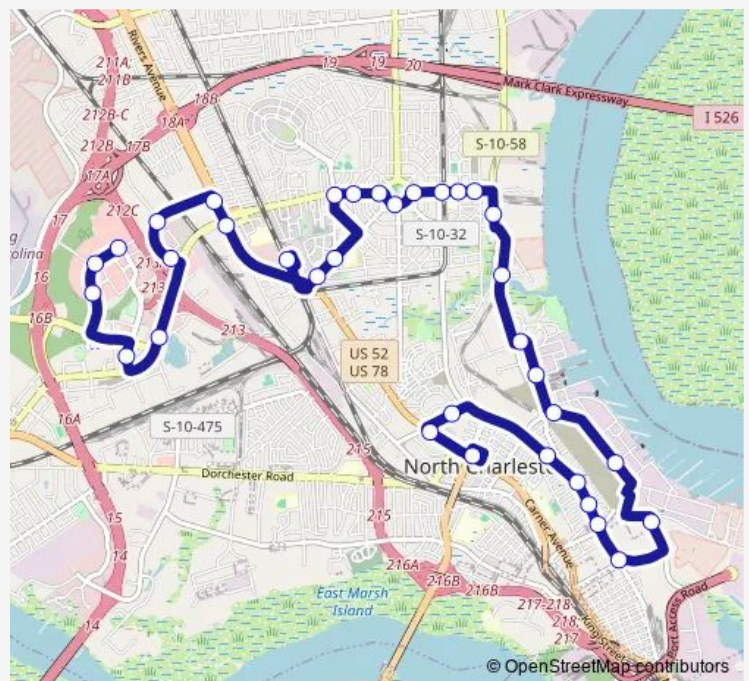

Durant Ave / Bexley St

Durant Ave / Bixby Ln

Mixson Ave / E Montague Ave

E Montague Ave / Marlboro Rd

E Montague Ave / Park Place West

Park Circle / S Rhett Ave

Park Circle / Park Place E

E Montague Ave / Spruill Ave

E Montague Ave / Jenkins Ave

E Montague Ave / O'Hear Ave

Virginia Ave / Bethany St

Route schedule

Centre Pointe Dr / Tanger Outlet Blvd — N. Charleston Superstop

Monday	05:58-20:58
Tuesday	05:58-20:58
Wednesday	05:58-20:58
Thursday	05:58-20:58
Friday	05:58-20:58
Saturday	08:26-20:58
Sunday	—

Route info

Direction: Centre Pointe Dr / Tanger Outlet Blvd

Stops: 35

Trip Duration: 0 hour 52 min

■ 104 — Montague Ave

Noisette Blvd / 2nd St N

Turnbull Ave / Manley Ave

Mcmillan Ave / Hobson Ave

Route info

Direction: N. Charleston Superstop

Stops: 34

Trip Duration: 0 hour 46 min

North Charleston Transit Center

Rivers Ave / Morningside Dr

Mall Dr / Rivers Ave

Mall Dr / Lacross Rd