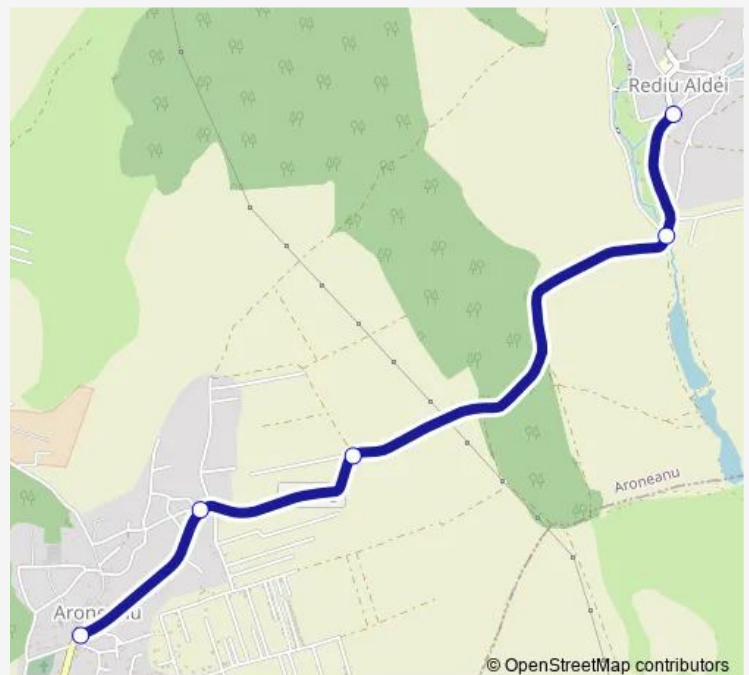

Bus 104 Rond Aroneanu - Rediu Aldei

[Go to website](#)**Direction**

Rond Aroneanu — Pod Emil - Rediu Aldei

5 stops

[Open route schedule](#)

Rond Aroneanu

Str. Bogdan Voda - Aroneanu

Str. 7 Oameni - Aroneanu

Route info

Direction: Rond Aroneanu

Stops: 5

Trip Duration: 0 hour 7 min

Direction

Pod Emil - Rediu Aldei — Rond Aroneanu

5 stops

[Open route schedule](#)

Pod Emil - Rediu Aldei

Pod Netca - Rediul Aldei

Str. 7 Oameni - Aroneanu

Str. Bogdan Voda - Aroneanu

Rond Aroneanu

Route schedule

Pod Emil - Rediu Aldei — Rond Aroneanu

Monday	04:40-22:40
Tuesday	04:40-22:40
Wednesday	04:40-22:40
Thursday	04:40-22:40
Friday	04:40-22:40
Saturday	04:40-22:40
Sunday	04:40-22:40

Route info

Direction: Pod Emil - Rediu Aldei

Stops: 5

Trip Duration: 0 hour 8 min

104 Bus time schedules and route maps are available in an offline PDF at busmaps.com. Use the busmaps.com website to see live bus times, train schedule or subway schedule, and step-by-step directions for all public transit in Aroneanu