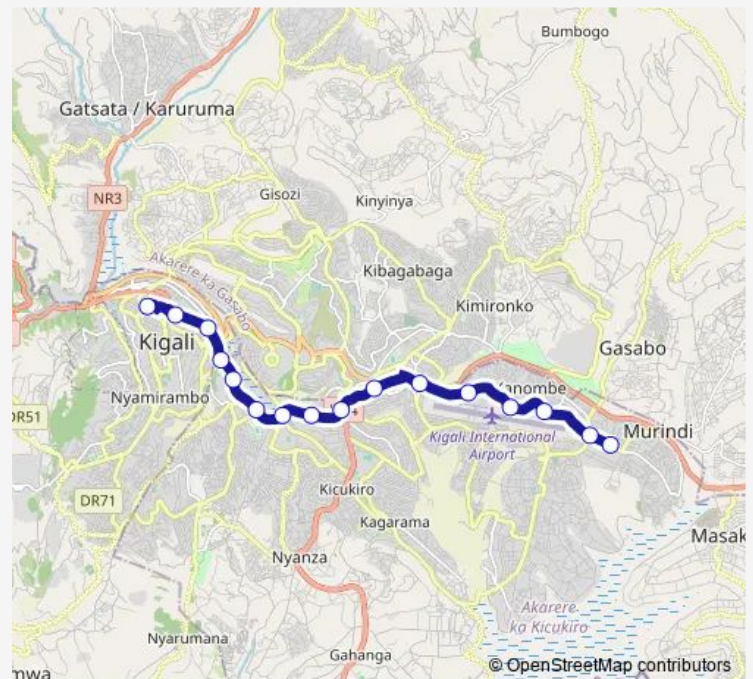

camp zaire

payage

St famille

Unknown

kwa rubangura

downtown gare

Route schedule

Kanombe — downtown gare

Monday 17:12

Tuesday 17:12

Wednesday 17:12

Thursday 17:12

Friday 17:12

Saturday —

Sunday —

Route info

Direction: Kanombe

Stops: 16

Trip Duration: 0 hour 45 min

104 — KBS - Zone I_104

BusMaps

Direction

Cbd — Unknown

14 stops