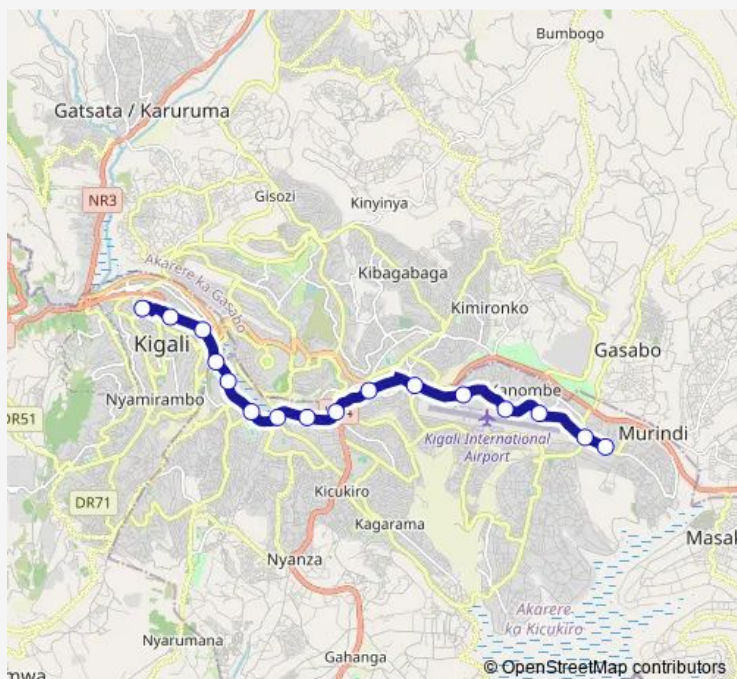

Wednesday 17:12

Thursday 17:12

Friday 17:12

Saturday —

Sunday —

Route info

Direction: Kanombe

Stops: 16

Trip Duration: 0 hour 45 min

Direction

Unknown — Unknown

14 stops

[Open route schedule](#)

Unknown

Unknown

Unknown

Unknown

Unknown

Unknown

Route schedule

Unknown — Unknown

Monday 10:00

Tuesday 10:00

Wednesday 10:00

Thursday 10:00

Friday 10:00

Saturday —

Sunday —

Route info

Direction: Unknown

Stops: 14

Trip Duration: 1 hour 7 min