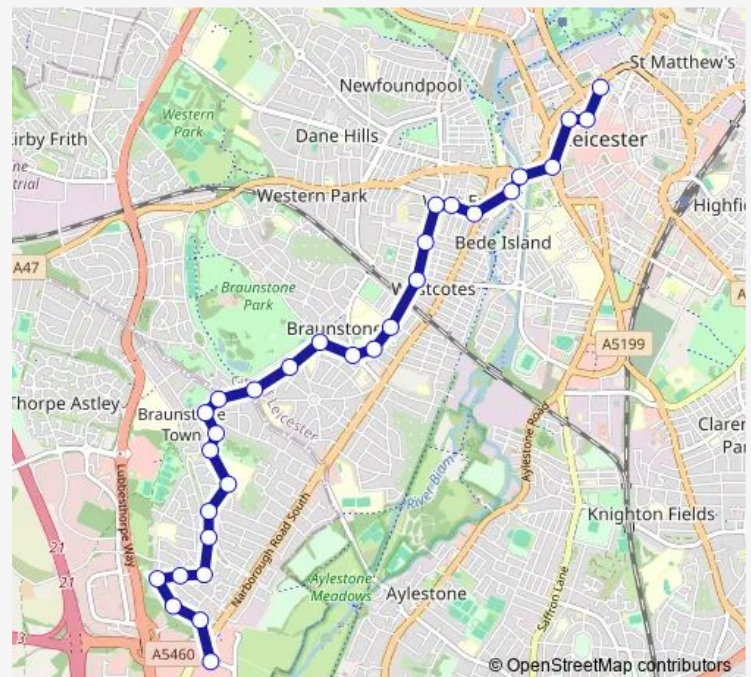

Shottery Avenue

Wilnicott Road

Welcombe Avenue

Route schedule

St Margaret's Bus Station — M&S

Monday 06:40-23:10

Tuesday 06:40-23:10

Wednesday 06:40-23:10

Thursday 06:40-23:10

Friday 06:40-23:10

Saturday 07:20-23:10

Sunday 09:45-17:45

Route info

Direction: St Margaret's Bus Station

Stops: 30

Trip Duration: 0 hour 30 min

104 — Leicester City Centre - Braunstone - Fosse Park

Fernhurst Road

St Crispin's Church

Gayhurst Close

Winstanley Arms

Pinfold

Farmway

Millfield Crescent

Route info

Direction: M&S

Stops: 32

Trip Duration: 0 hour 35 min

Thorpe Street

New Park Street

West Bridge

St Nicholas Circle