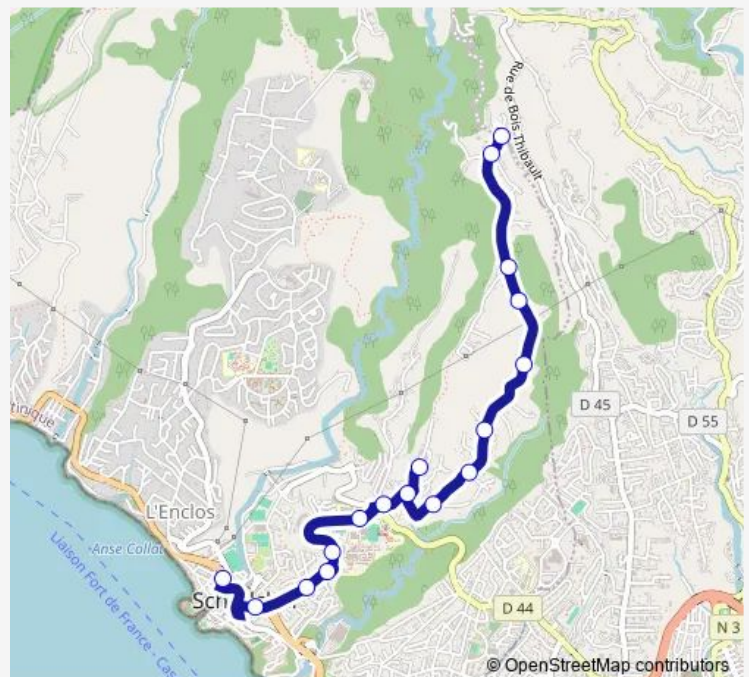

### Route schedule

Tunnel De Didier — Anse Madame

Monday 05:45-19:15

Tuesday 05:45-19:15

Wednesday 05:45-19:15

Thursday 05:45-19:15

Friday 05:45-19:15

Saturday 05:45-12:20

### Route info

Direction: Tunnel De Didier

Stops: 17

Trip Duration: 0 hour 17 min

104 — Ravine Touza Campus

## Direction

Anse Madame — Tunnel De Didier

20 stops

[Open route schedule](#)

Anse Madame

Jules Sévère

Victor Schoelcher

College Vincent Placol

## Route schedule

Anse Madame — Tunnel De Didier

Monday 06:15-18:45

Tuesday 06:15-18:45

Wednesday 06:15-18:45

Thursday 06:15-18:45

Friday 06:15-18:45

Saturday 06:10-12:50