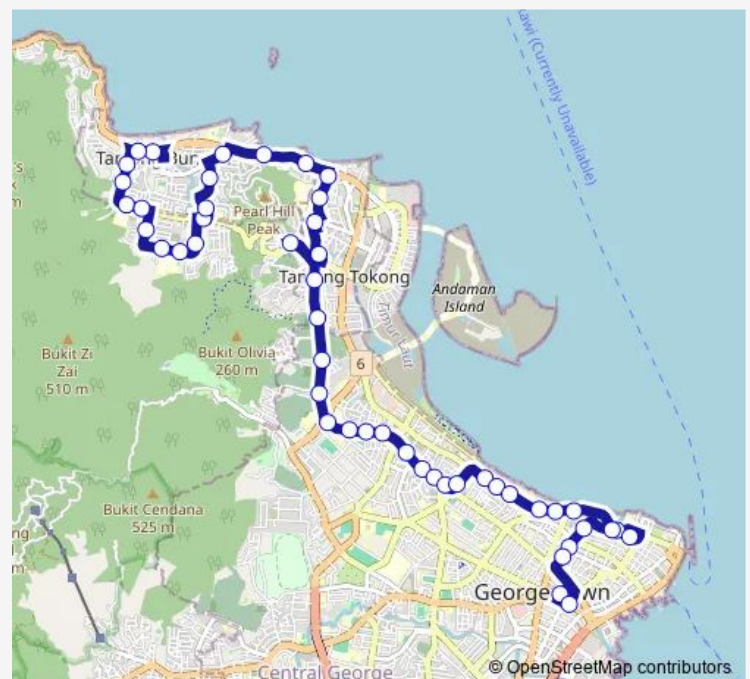

### Route schedule

(M1) Hub LebuH Carnavon — Menara Asas

Monday 06:30-21:10

Tuesday 06:30-21:10

Wednesday 06:30-21:10

Thursday 06:30-21:10

Friday 06:30-21:10

Saturday 06:35-22:30

### Route info

Direction: (M1) Hub LebuH Carnavon

Stops: 46

Trip Duration: 0 hour 56 min

104

BusMaps

Kwang Tung & Teng Chow Association

Chinese Cemetery

## Route info

Direction: Menara Asas

Stops: 48

Trip Duration: 0 hour 39 min

(M1) Hospital Adventist

Midlands One Stop Centre

SMK/SK Convent Pulau Tikus

Belissa Row