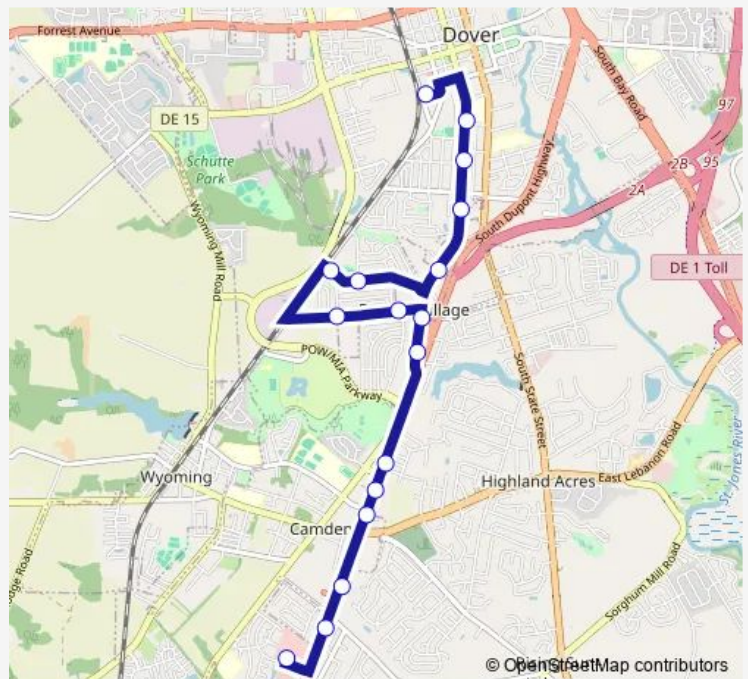

Bus 104 Camden Walmart

[Go to website](#)

Direction
 Camden Walmart ON-Site — Dover Transit Center
 17 stops
[Open route schedule](#)

- Camden Walmart ON-Site
- US RT 13 @ Voshells Mill Rd
- US RT 13 @ Positive Outcomes Sch
- US RT 13 @ Lebanon Rd
- US RT 13 @ Dover Skating Ct
- US RT 13 & Shamrock Ave
- Governors AVE & Artisan Bank
- Governors AVE & Webbs Ln
- Webbs LN & Rodney Village Apts
- Webbs LN @ Alder Rd
- Kesselring AVE & Haman Dr
- Kesselring AVE & Bwtn # 342 & 346
- Governors AVE & Southebee DR Cerny
- Governors AVE & Stop N Shop
- Governors AVE & Waples Ave
- Governors AVE & Kent Hospital
- Dover Transit Center

Route schedule
 Camden Walmart ON-Site — Dover Transit Center

Monday	06:33-21:33
Tuesday	06:33-21:33
Wednesday	06:33-21:33
Thursday	06:33-21:33
Friday	06:33-21:33
Saturday	09:33-17:33
Sunday	—

Route info
 Direction: Camden Walmart ON-Site
 Stops: 17
 Trip Duration: 0 hour 20 min

Direction

Dover Transit Center — Camden Walmart ON-Site

30 stops

[Open route schedule](#)

Dover Transit Center

Governors AVE & Holden Dodge

Governors AVE & DEL Surgery Ctr

Governors AVE & Jefferson Terr

Route info

Direction: Dover Transit Center

Stops: 30

Trip Duration: 0 hour 24 min

South ST & OP Wesley St

South ST & OP West St

Voshells Mill RD & Maple Ln

Voshells Mill RD & Park Ln