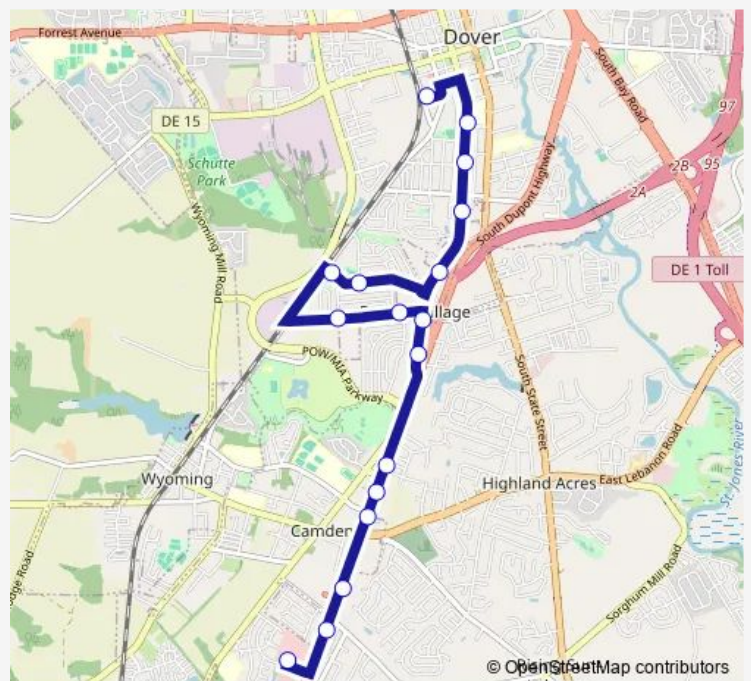

Bus 104 Camden Walmart

[Go to website](#)

Direction
 Camden Walmart ON-Site — Dover Transit Center
 17 stops
[Open route schedule](#)

- Camden Walmart ON-Site
- US RT 13 @ Voshells Mill Rd
- US RT 13 @ Positive Outcomes Sch
- US RT 13 @ Lebanon Rd
- US RT 13 @ Dover Skating Ct
- US RT 13 & Shamrock Ave
- Governors AVE & Artisan Bank
- Governors AVE & Webbs Ln
- Webbs LN & Rodney Village Apts
- Webbs LN @ Alder Rd
- Kesselring AVE & Haman Dr
- Kesselring AVE & Bwtn # 342 & 346
- Governors AVE & Southebee DR Cerny
- Governors AVE & Stop N Shop
- Governors AVE & Waples Ave
- Governors AVE & Kent Hospital
- Dover Transit Center

Route schedule
 Camden Walmart ON-Site — Dover Transit Center

Monday	06:33-21:33
Tuesday	06:33-21:33
Wednesday	06:33-21:33
Thursday	06:33-21:33
Friday	06:33-21:33
Saturday	09:33-17:33
Sunday	—

Route info
 Direction: Camden Walmart ON-Site
 Stops: 17
 Trip Duration: 0 hour 20 min

Direction

Dover Transit Center — Camden Walmart ON-Site

30 stops

[Open route schedule](#)

Dover Transit Center

Governors AVE & Holden Dodge

Governors AVE & DEL Surgery Ctr

Governors AVE & Jefferson Terr

Route info

Direction: Dover Transit Center

Stops: 30

Trip Duration: 0 hour 24 min

South ST & OP Wesley St

South ST & OP West St

Voshells Mill RD & Maple Ln

Voshells Mill RD & Park Ln